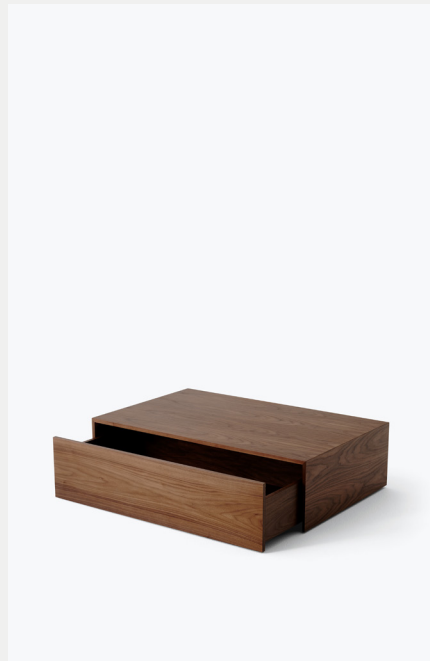

NEW WORKS.

Mass Coffee Table High w. Drawer

Lim + Lu

Uncover the evolution of elegance in the Mass Coffee Table High, now presented with a drawer—a visionary successor to its origin. Rooted in the tradition of Scandinavian materiality and craftsmanship, the table seamlessly combines modern functionality with adaptability to diverse settings. The refined design exudes sophistication, as defined by its bespoke lines, while the integrated storage enhances both form and function, maintaining unity within the Mass design family through its elemental materials.

Specifications

Product Name

Mass Coffee Table High w. Drawer

Designer

Lim + Lu

Category

Furniture

Type

Coffee Table

Year

2023

Material

Wood veneer

Colour/Variant

Walnut

Product Dimensions

H: 270 x L: 1030 W: 600 mm
H: 10.6" x W: 40.5" x D: 23.6"

Packaging Dimensions

H: 320 x L: 1050 x D: 620 mm
H: 12.6" x W: 41.3" x D: 24.4"

Product Weight

23 kg/ 50.7 lbs

Weight (incl. packaging)

31.1 kg/ 68.6 lbs

Country of Origin

Turkey

Master Packaging

1

Safety Precautions

Keep your furniture out of direct sunlight. Colours will fade and seams will weaken when exposed to direct sunlight. The furniture is only intended for indoor use.

Cleaning

Clean with a soft dry or damp cloth. Do not use any abrasive cleaning tools, and never use strong cleaning agents such as household glass cleaner, white spirit, or turpentine.