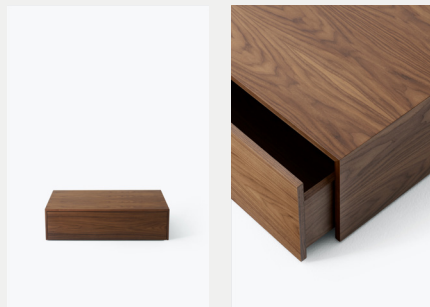

NEW WORKS.

Mass Coffee Table High w. Drawer

Lim + Lu

Uncover the evolution of elegance in the Mass Coffee Table High, now presented with a drawer—a visionary successor to its origin. Rooted in the tradition of Scandinavian materiality and craftsmanship, the table seamlessly combines modern functionality with adaptability to diverse settings. The refined design exudes sophistication, as defined by its bespoke lines, while the integrated storage enhances both form and function, maintaining unity within the Mass design family through its elemental materials.

Specifications

Product Name

Mass Coffee Table High w. Drawer

Designer

Lim + Lu

Category

Furniture

Type

Coffee Table

Year

2023

Material

Wood veneer

Colour/Variant

Walnut

Product Dimensions

H: 270 x L: 1030 W: 600 mm
H: 10.6" x W: 40.5" x D: 23.6"

Packaging Dimensions

H: 320 x L: 1050 x D: 620 mm
H: 12.6" x W: 41.3" x D: 24.4"

Product Weight

23 kg/ 50.7 lbs

Weight (incl. packaging)

31.1 kg/ 68.6 lbs

Country of Origin

Turkey

Master Packaging

1

Safety Precautions

Keep your furniture out of direct sunlight. Colours will fade and seams will weaken when exposed to direct sunlight. The furniture is only intended for indoor use.

Cleaning

Clean with a soft dry or damp cloth. Do not use any abrasive cleaning tools, and never use strong cleaning agents such as household glass cleaner, white spirit, or turpentine.