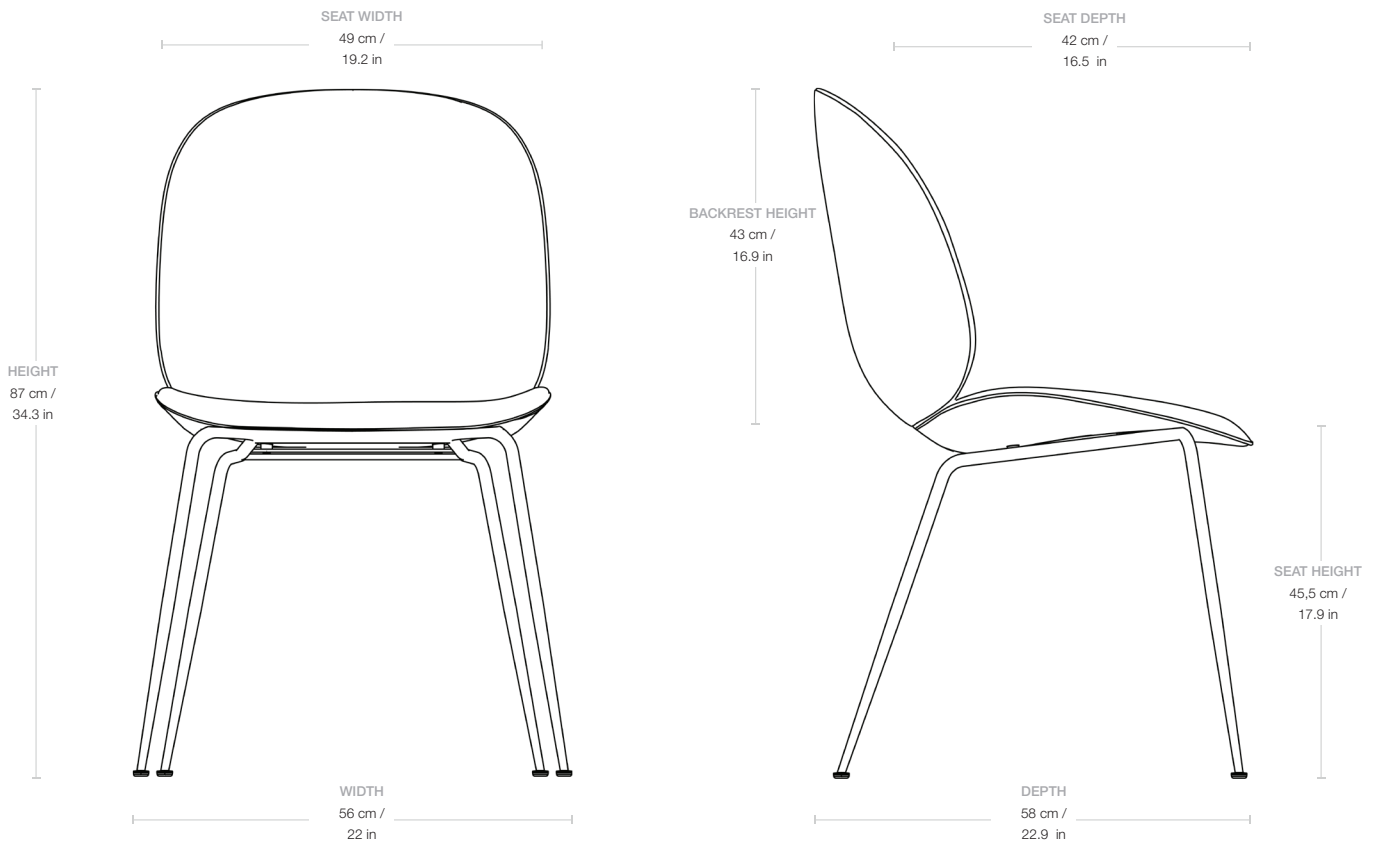


Beetle Dining Chair - Fully Upholstered - Conic base

Designed by GamFratesi - 2013

ITEM NUMBER

10249

DESCRIPTION

The Beetle Dining Chair carries strong references to the design duo GamFratesi's inspirational source; the insect world, more specific the world of beetles. The wide range of upholstery options and different bases make it possible to put your personal touch to the chair and create one of its kind.

Bases are now also available in plastic edition, which gives the Beetle Dining Chair has an authentic look that adds warmth to any interior.

Materials & Finishes

BASE FINISH

Antique Brass Base, Black Matt Base, Black Chrome Base, Brass Semi Matt Base, Chrome Base

MATERIALS

PP, HDPE, Foam, Steel, Fabric or Leather upholstery

Dimensions

WIDTH	56 cm / 22 in
DEPTH	58 cm / 22.9 in
HEIGHT	87 cm / 34.3
SEAT WIDTH	49 cm / 19.2 in
SEAT DEPTH	42 cm / 16.5 in
SEAT HEIGHT	45.5 cm / 17.9 in
BACKREST HEIGHT	43 cm / 16.9 in

Weight

TOTAL WEIGHT	8.2 kg / 18 lbs
LEGS WEIGHT	2.4 kg / 5.3 lbs
SHELL WEIGHT	6 kg / 13.2 lbs

Upholstery Consumption

FABRIC

X 140 CM FABRIC WIDTH / X 55 IN FABRIC WIDTH

FULLY UPHOLSTERED, SAME PIPING	110 cm / 43.3 in
FULLY UPHOLSTERED, DIFFERENT PIPING	120 cm / 47.2 in
PIPING	12 cm / 4.7 in
FRONT UPHOLSTERY - 1PCS	63 cm / 24.8 in
FRONT UPHOLSTERY - 2+ PCS	60 cm / 23.6 in
SEAT UPHOLSTERY - 1PCS	60 cm / 23.6 in
FRONT UPHOLSTERY - 2+ PCS	30 cm / 11.8 in
BACK SIDE UPHOLSTERY	81 cm / 31.9 in