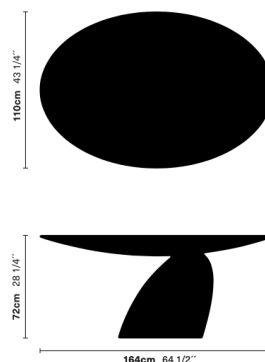

Parabel

Designed by Eero Aarnio 1993

The Parabel table was first shown at the International Furniture Fair in Cologne, Germany in January 2002. The table comes in three sizes; small, large and oval. It is only available in white, the colour Eero specified to best showcase its sculptural details.

Dimensions:

LARGE

130 cm diameter x
72 cm height

OVAL

164 cm width x 110 cm
depth x 72 cm height

Weight:

Net weight: 94 kg
Gross weight: 104 kg

Net weight: 94 kg
Gross weight: 104 kg