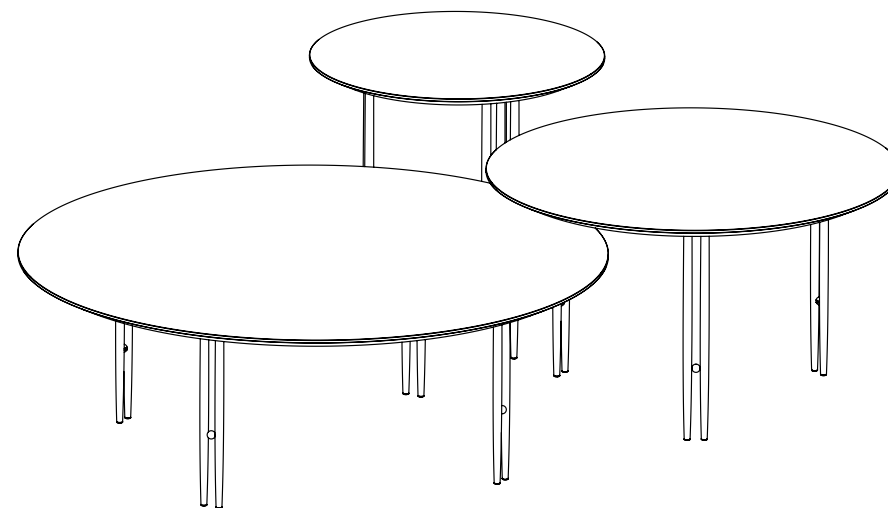

GUBI.COM

04-20-310-02 IOI Coffee Table Assembly Instructions.

GUBI

ASSEMBLY INSTRUCTIONS

for

IOI Coffee Tables

CONTENTS

101 Coffee Tables

x1

x1

3-4x

1.

Place the table top upside down on a soft surface.

2.

Place the base onto the table.

3.