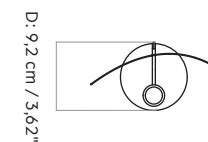

### DIMENSIONS

<b>H30</b>	<b>H34</b>
H: 30 cm / 11,81"	H: 34 cm / 13,4"
W: 16,5 cm / 6,49"	W: 16,5 cm / 6,49"
D: 9,2 cm / 3,62"	D: 9,2 cm / 3,62"

**PRODUCTION PROCESS**  
CNC cut and rolled metal sheets as shade with welded wire and machine cut components.

### PACKAGING MEASUREMENTS (H x W x D)

**H30**  
18,5 cm x 12,5 cm x 33,5 cm / 7,3" x 4,9" x 13,2"

**H34**  
18,5 cm x 12,5 cm x 38,5 cm / 7,3" x 4,9" x 15,1"

**MATERIALS & MAINTENANCE**  
Please visit [menuspace.com](https://www.menuspace.com) for materials and care and maintenance instructions.

### H30

W: 16,5 cm / 6,49"

Ø: 9 cm / 3,54"

H: 30 cm / 11,81"

### H34

W: 16,5 cm / 6,49"

Ø: 9 cm / 3,54"

H: 34 cm / 13,4"