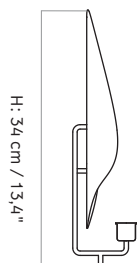

### DIMENSIONS

<b>H30</b>	<b>H34</b>
H: 30 cm / 11,81"	H: 34 cm / 13,4"
W: 16,5 cm / 6,49"	W: 16,5 cm / 6,49"
D: 9,2 cm / 3,62"	D: 9,2 cm / 3,62"

**PRODUCTION PROCESS**  
CNC cut and rolled metal sheets as shade with welded wire and machine cut components.

### PACKAGING MEASUREMENTS (H x W x D)

**H30**  
18,5 cm x 12,5 cm x 33,5 cm / 7,3" x 4,9" x 13,2"

**H34**  
18,5 cm x 12,5 cm x 38,5 cm / 7,3" x 4,9" x 15,1"

**MATERIALS & MAINTENANCE**  
Please visit [menuspace.com](https://www.menuspace.com) for materials and care and maintenance instructions.

### H30

W: 16,5 cm / 6,49"

Ø: 9 cm / 3,54"

H: 30 cm / 11,81"

### H34

W: 16,5 cm / 6,49"

Ø: 9 cm / 3,54"

H: 34 cm / 13,4"