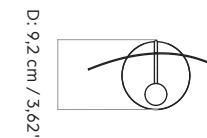

### DIMENSIONS

<b>H30</b>	<b>H34</b>
H: 30 cm / 11,81"	H: 34 cm / 13,4"
W: 16,5 cm / 6,49"	W: 16,5 cm / 6,49"
D: 9,2 cm / 3,62"	D: 9,2 cm / 3,62"

**PRODUCTION PROCESS**  
CNC cut and rolled metal sheets as shade with welded wire and machine cut components.

### PACKAGING MEASUREMENTS (H x W x D)

**H30**  
18,5 cm x 12,5 cm x 33,5 cm / 7,3" x 4,9" x 13,2"

**H34**  
18,5 cm x 12,5 cm x 38,5 cm / 7,3" x 4,9" x 15,1"

**MATERIALS & MAINTENANCE**  
Please visit [menuspace.com](https://www.menuspace.com) for materials and care and maintenance instructions.

### H30

W: 16,5 cm / 6,49"

Ø: 9 cm / 3,54"

H: 30 cm / 11,81"

### H34

W: 16,5 cm / 6,49"

Ø: 9 cm / 3,54"

H: 34 cm / 13,4"