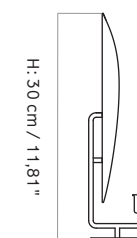

### DIMENSIONS

<b>H30</b>	<b>H34</b>
H: 30 cm / 11,81"	H: 34 cm / 13,4"
W: 16,5 cm / 6,49"	W: 16,5 cm / 6,49"
D: 9,2 cm / 3,62"	D: 9,2 cm / 3,62"

**PRODUCTION PROCESS**  
CNC cut and rolled metal sheets as shade with welded wire and machine cut components.

### PACKAGING MEASUREMENTS (H x W x D)

**H30**  
18,5 cm x 12,5 cm x 33,5 cm / 7,3" x 4,9" x 13,2"

**H34**  
18,5 cm x 12,5 cm x 38,5 cm / 7,3" x 4,9" x 15,1"

**MATERIALS & MAINTENANCE**  
Please visit [menuspace.com](https://www.menuspace.com) for materials and care and maintenance instructions.

### H30

W: 16,5 cm / 6,49"

Ø: 9 cm / 3,54"

H: 30 cm / 11,81"

### H34

W: 16,5 cm / 6,49"

Ø: 9 cm / 3,54"

H: 34 cm / 13,4"