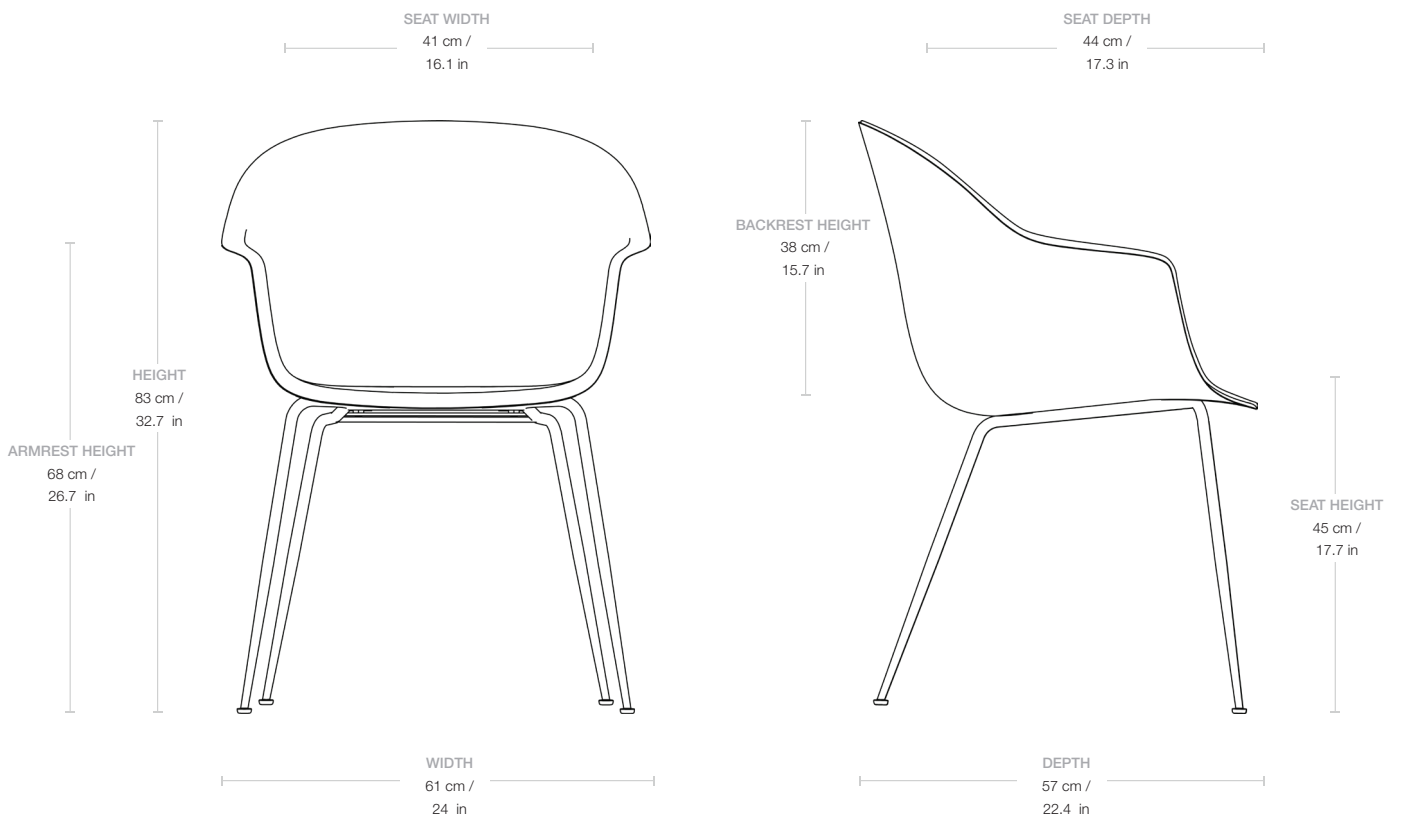


Bat Dining Chair - Front Upholstered - Conic base

Designed by GamFratesi - 2018

ITEM NUMBER

10207

DESCRIPTION

Balancing between the traditional and surprising, the Bat Dining Chair is created with a Scandinavian approach to crafts, simplicity and functionalism while also carrying a strong embedded story and associations expressed in a minimalist idiom. The wide range of upholstery options and different bases makes the Bat Dining Chair fit perfectly into a variety of public and private contexts.

Dimensions

WIDTH	61 cm / 24 in
DEPTH	57 cm / 22.4 in
HEIGHT	83 cm / 32.6 in
SEAT WIDTH	41 cm / 16 in
SEAT DEPTH	44 cm / 17.3 in
SEAT HEIGHT	45 cm / 17.7 in
BACKREST HEIGHT	38 cm / 15 in
ARMREST HEIGHT	68 cm / 26.7 in

Weight

TOTAL WEIGHT	8.8 kg / 19.4 lbs
---------------------	-------------------

LEGS WEIGHT	2.2 kg / 4.9 lbs
SHELL WEIGHT	6.6 kg / 14.5 lbs

Upholstery Consumption

FABRIC

X 140 CM FABRIC WIDTH / X 55 IN FABRIC WIDTH

FRONT UPHOLSTERY 127 cm / 50 in

LEATHER

**FRONT UPHOLSTERY
LEATHER** 1.59 m² / 17.1 ft²

Packaging

NUMBER OF PARCELS	1
PACKAGING LENGTH	66 cm / 26 in
PACKAGING WIDTH	63 cm / 25 in
PACKAGING HEIGHT	94 cm / 37 in
PACKAGING WEIGHT	2.6 kg / 5.7 lbs
GROSS WEIGHT	11.4 kg / 25 lbs