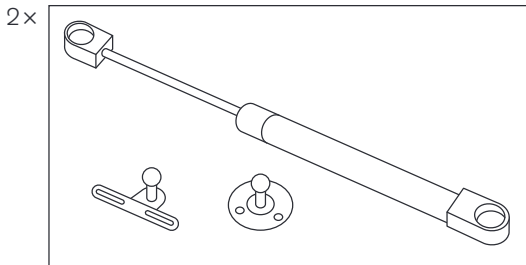

Cabinet with Flip door
Överskåp
Schrankelement horizontal
フリップドアキャビネット

≡string®

Scan QR code to watch or download assembly instructions.
Made in Sweden. stringfurniture.com

Do not use an electric screwdriver to assemble.
電動ドライバーは使用しないでください。

För att undvika nedböjning rekommenderas max. 15 kg jämnt fördelad last på 78 cm hyllplan och 25 kg på 58 cm breda hyllplan.

English

This bookshelf was originally created 1949 by the Swedish designer Nisse Strinning. This design is protected by copyright. The trademark STRING® is a trademark of String Furniture AB, Sweden, and it is registered or has pending applications in several countries throughout the world.