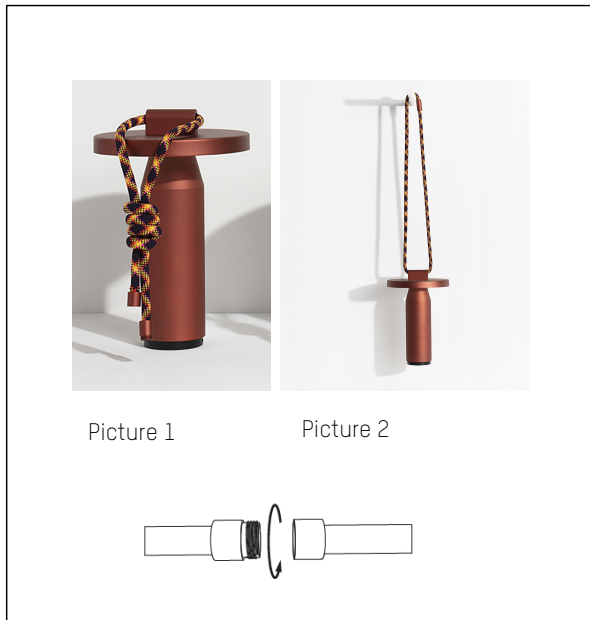

QUASAR

Specifications and customer service

A CORD THAT ALLOWS VERSATILITY

Quasar is delivered with a cord that is tied by a nice knot (picture 1). The 1-meter cord can also be untied and closed by 2 metal tips to be suspended 50 cm high (picture 2)

PRODUCT STANDARDS AND MAINTENANCE

- CE product standards, FC standards for stand-alone battery-powered lamps, IP54 sealant (protected against dust and water splashes from any direction).
- 2 year operating warranty.
- Wash using plain or soapy water (no detergents). Dry thoroughly to avoid traces of limescale.
- Do not use abrasive or metallic cloths, scouring powders, or any other detergent.