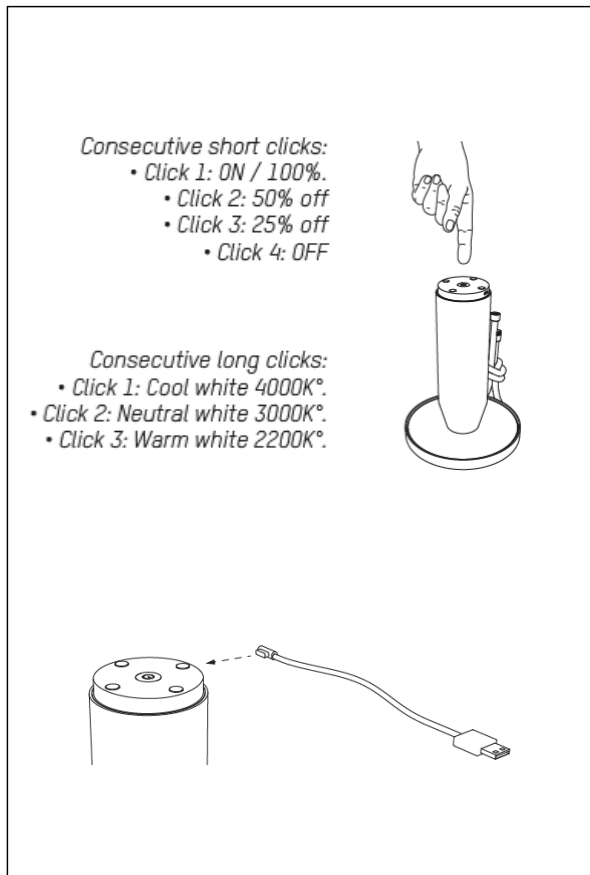

Specifications and customer service

POWERFUL LIGHTING

- Battery powered lamp, integrated LED lights, IRC >85.
- Luminous power: 200 Lm of input and 150 Lm of output (perceived light).

3 LIGHT TEMPERATURES AND 3 LIGHT INTENSITIES : 9 LIGHT SETTINGS