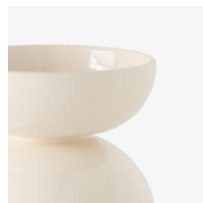

→ Stock items

Cream

→ Cream

&Tradition®