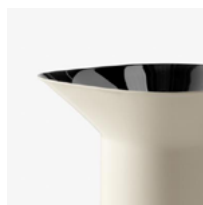

The stainless steel jug is made from a spun metal sheet body welded together with a stamped metal sheet spout. The handle is bended from a stainless steel tube and welded on to the body. The jug is highly polished or powder coated depending on the colour variation.

2

→ Stock items

Ivory
Polished Stainless Steel

→ Ivory

→ Polished
Stainless Steel

W: 14.2cm / 5.5in
D: 11.8cm / 4.6in

H: 8.5cm / 3.3in

Momento Candleholder JH39