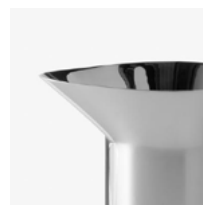

The stainless steel jug is made from a spun metal sheet body welded together with a stamped metal sheet spout. The handle is bended from a stainless steel tube and welded on to the body. The jug is highly polished or powder coated depending on the colour variation.

2

→ Stock items

Ivory
Polished Stainless Steel

→ Ivory

→ Polished
Stainless Steel

W: 14.2cm / 5.5in
D: 11.8cm / 4.6in

H: 8.5cm / 3.3in

Momento Candleholder JH39