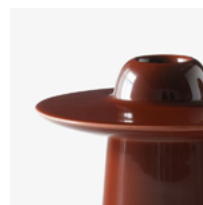

The stainless steel jug is made from a spun metal sheet body welded together with a stamped metal sheet spout. The handle is bended from a stainless steel tube and welded on to the body. The jug is highly polished or powder coated depending on the colour variation.

Colli quantity
1

→ Stock items
Poppy Red
Red Brown
Ivory
Azure

→ Poppy Red

→ Red Brown

→ Ivory

→ Azure

H: 28.8cm / 11.3in

W: 19.3cm / 7.6in
D: 15.2cm / 5.9in