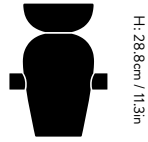

Dimensions

H: 24cm / 9.4in
W: 11.6cm / 4.5in
D: 21.5cm / 8.4in

Packaging dimensions

H: 22.5cm / 8.8in
W: 12.5cm / 4.9in
D: 24.5cm / 9.6in

Weight

0.6 kg

Weight incl. packaging

0.8 kg

Packaging dimensions
H: 12cm / 4.7in
W: 16cm / 6.3in
D: 16cm / 6.3in

Weight
0.2 kg

Weight incl. packaging
0.3 kg

Cleaning instructions
To remove wax, use hot water and dry immediately with a kitchen cloth. For daily cleaning use a moist cloth and immediately wipe with a soft dry cloth.

Colli quantity
1

→ Stock items
Poppy Red
Red Brown
Ivory
Azure

→ Poppy Red

→ Red Brown

→ Ivory

→ Azure

H: 28.8cm / 11.3in

W: 19.3cm / 7.6in
D: 15.2cm / 5.9in

D: 15.2cm / 5.9in

Packaging dimensions

H: 31cm / 12.3in

W: 19cm / 7.5in

D: 26cm / 10.2in

Weight

1.0 kg

Weight incl. packaging