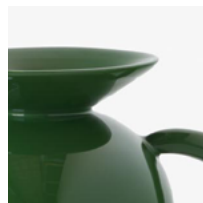

→ Stock items

Emerald

→ Emerald

&Tradition®