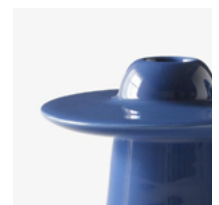

The stainless steel jug is made from a spun metal sheet body welded together with a stamped metal sheet spout. The handle is bended from a stainless steel tube and welded on to the body. The jug is highly polished or powder coated depending on the colour variation.

Colli quantity
1

→ Stock items
Poppy Red
Red Brown
Ivory
Azure

→ Poppy Red

→ Red Brown

→ Ivory

→ Azure

H: 28.8cm / 11.3in

W: 19.3cm / 7.6in
D: 15.2cm / 5.9in