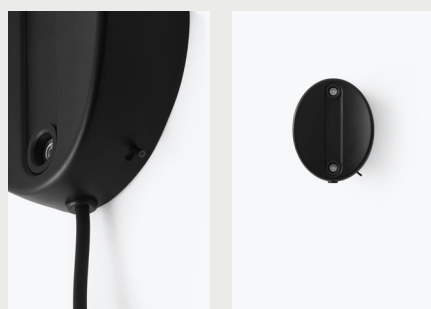

Specifications

Product Name
Tense Wall Lamp

Designer
Panter & Tourron

Category
Lighting

Type
Wall Lamp

Year
2022

Material
Powder coated aluminum with Tyvek shade

Colour/Variant
Black Base w. White Tyvek

Product Dimensions
H: 440 x W: 300 x D: 110 mm

Packaging Dimensions
H: 86 x W: 370 x D: 580 mm

Cord
Hardwired (a cord can be added through outlet in base)

Weight (incl. packaging)
1.5 kg

Country of Origin
China

Master Packaging
1

Certification
CE, Class II, IP20

Bulb
Light source included. LED life cycle: 50.000 hours

Light Source
4W LED, 3000 K (Results in ca. 2700K through lamp shade)
230V/110mA, 50/60Hz; Lumen: 400 lm; CRI: 80+

Dimmability
Mains dimmable, trailing edge, no digital transformer needed.

EAN No
5712826219102

Item No
21910

Safety Precautions

The lamp is only intended for indoor use. We advise our customers to seek professional assistance when installing the product. New Works ApS will not take responsibility for faulty or wrongful installation.

Cleaning

Wipe the product with a soft dry or moist cloth. Do not use any abrasive cleaning tools, and never use strong cleaning agents such as household glass cleaner, white spirit, or turpentine.