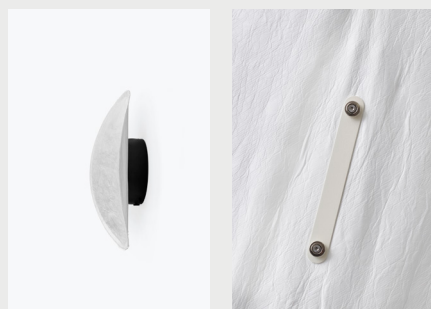

Specifications

Product Name
Tense Wall Lamp

Designer
Panter & Tourron

Category
Lighting

Type
Wall Lamp

Year
2022

Material
Powder coated aluminum with Tyvek shade

Colour/Variant
Black Base w. White Tyvek

Product Dimensions
H: 440 x W: 300 x D: 110 mm

Packaging Dimensions
H: 86 x W: 370 x D: 580 mm

Cord
Hardwired (a cord can be added through outlet in base)

Weight (incl. packaging)
1.5 kg

Country of Origin
China

Master Packaging
1

Certification
CE, Class II, IP20

Bulb
Light source included. LED life cycle: 50.000 hours

Light Source
4W LED, 3000 K (Results in ca. 2700K through lamp shade)
230V/110mA, 50/60Hz; Lumen: 400 lm; CRI: 80+

Dimmability
Mains dimmable, trailing edge, no digital transformer needed.

EAN No
5712826219102

Item No
21910

Safety Precautions

The lamp is only intended for indoor use. We advise our customers to seek professional assistance when installing the product. New Works ApS will not take responsibility for faulty or wrongful installation.

Cleaning

Wipe the product with a soft dry or moist cloth. Do not use any abrasive cleaning tools, and never use strong cleaning agents such as household glass cleaner, white spirit, or turpentine.