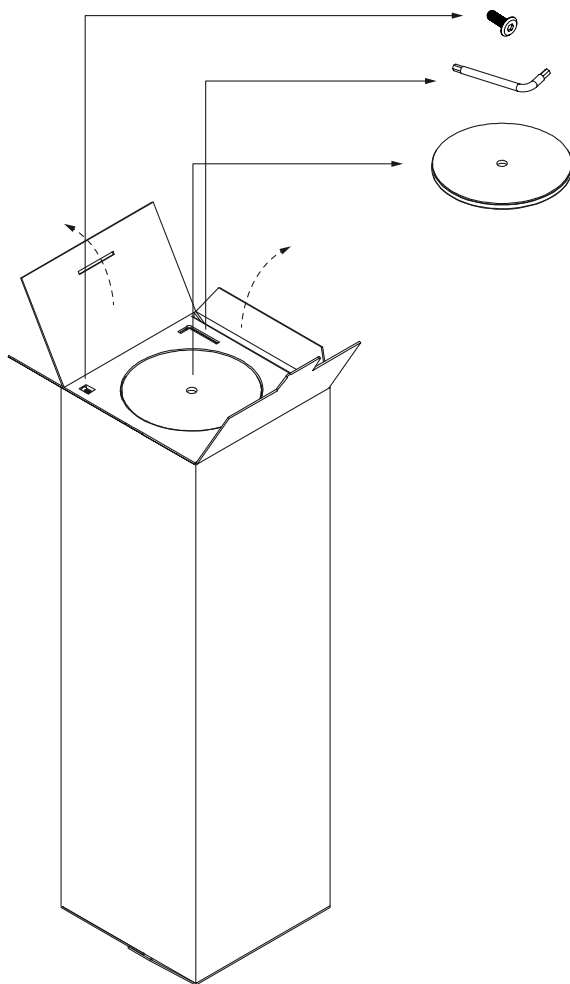

WARNING – LAMPSHADE:

The lampshade is made of delicate washi paper and PVC. Once creased or bent, damage is irreversible. Please handle with extreme care during unpacking and assembly. Avoid applying pressure, folding, or squeezing the lampshade at any time.

Box Content

(1x)

(1x)

(1x)

(1x)

01

02

03