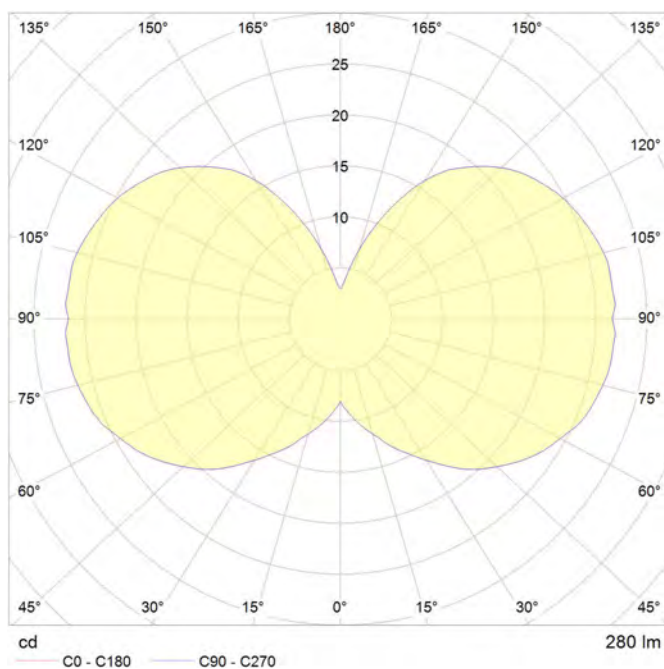

CANDLE MATTE WHITE

SKU: C35-4W-2700K-E14-MP

tala

4 WATT | 28 LUMENS | 2700K

Classic, smooth dimmable LED filament lamp. This lamp uses 4 Watts of power and delivers 280 Lumens at a CRI of 95. It has an IP54 rating.

LAMP

Shape: C35
Materials: Brass cap with glass diffuser
Finish: Matte white
Beam angle: 360°
Base: E14
Weight: 16g
Working temperature: -5°C to 40°C
Warm up time: Instant
Warranty: 3 years
Input Voltage: 220V-240V, 50/60Hz
Flicker: <5%

BULB DIMENSIONS

35 x 100 mm
(Width x Length)

PERFORMANCE

CRI (colour rendering index)	95
Lamp delivered lumen output (after diffuser losses)	280
Lumens Per Watt (LM/W)	70
Lifetime (TM-21) (hours)	30,000
Colour Temperature	2700K
Power factor	0.9

POLAR DIAGRAM

DIMMING

Dimmable: YES
Dimming type: Leading and trailing edge dimmer
Recommended Dimmer: Varilight V-Pro

A full list of compatible dimmers is available on our website:
www.tala.co.uk/recommended-dimmers/

OUTER CARTON

Pc/ Ctn:
Gross weight:
Length:
Width:
Height:

IES/LDT FILE

Available upon request.

EAN UK: