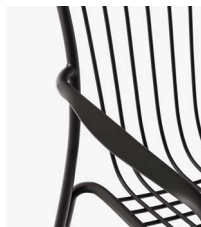

Related Products:

→ Warm Black