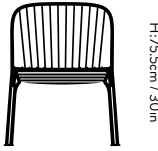

Thorvald SC100 & SC101  
Space Copenhagen  
2024

W: 58.8cm / 23in, D: 75 / 30in  
Seat H: 39.8cm / 16in

## Dimensions

H: 75.5cm / 30in, W: 58.8cm / 23in, D: 75cm / 30in  
Seating H: 39.8cm / 16in

## Dimensions

H: 75.5cm / 30in, W: 71.5cm / 28in,  
D: 75cm / 30in  
Seating H: 39.8cm / 16in  
Armrest H: 61cm / 24in