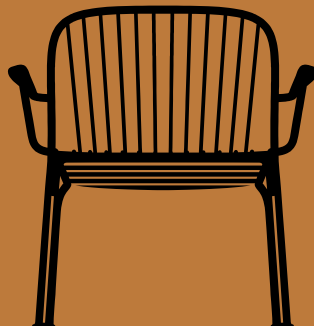

Thorvald SC100 & SC101  
Space Copenhagen  
2024

W: 58.8cm / 23in, D: 75 / 30in  
Seat H: 39.8cm / 16in