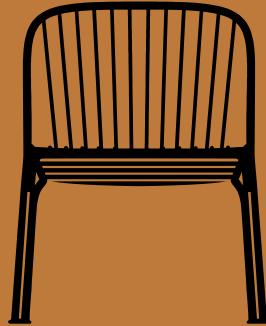

Thorvald SC100 & SC101  
Space Copenhagen  
2024

W: 58.8cm / 23in, D: 75 / 30in  
Seat H: 39.8cm / 16in