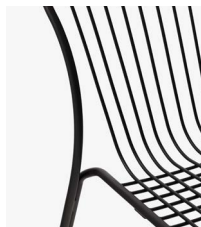

Related Products: