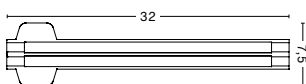

ACCESSORIES

FLOOR LINKING DEVICE

Grey plastic. Please note, the linking device is not pre-mounted to the frame.