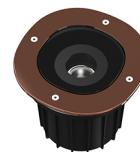

## A-ROUND 150

<b>Light distribution</b>	Symmetric
<b>Protection class</b>	Class II
<b>Beam angle</b>	10°
<b>Mounting</b>	Ground
<b>Lamps description</b>	Power Led: 8W - 572 lm - 2700K/CRI 80 - 110-240V
<b>Environment</b>	Outdoor
<b>Notes</b>	We recommend using a connection system with a degree of protection greater than or equal to the degree of protection of the luminaire.

<b>Technical description</b>	External body made of stainless steel AISI 316L treated with the PVD process (Physical Vapour Deposition). Thanks to this innovative treatment, after the polishing or brushing process, according to the finishing choice, the surfaces of A-Round are coated with a thin film of metals such as zirconium and titanium which, combining with the steel at the molecular level, increase the resistance to both mechanical and to atmospheric agents, permitting the execution of elegant and durable finishings. The body of the luminaire is made of die-cast aluminum EN AB-47100 with low copper content, coated with two layers of paint with high resistance to corrosion. High-strength tempered clear glass, screen-printed to reduce glare. Driver for remote installation included, provided with M12 quick connector for watertight coupling. Installation requires a housing for flush mounting, to be ordered separately. It is necessary to provide an adequate level of gravel (> 300 mm) or a drain system to ensure drainage and avoid water stagnation. To ensure the sealing of the cable gland it is necessary to use flexible electric cables suitable for use in outdoor environments.
------------------------------	---