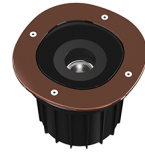

A-Round I50

designed by Piero Lissoni

Ground-recessed luminaire for outdoor use, walkable and trafficable, available in three sizes, with adjustable optics in various configurations. Integrated 110/240V power source. Remote housing required, to be ordered separately. Dimmable version on request.

- F4570015 Polished Copper
- F4570046 Brushed Bronze
- F4570044 Brushed Gold
- F4570056 Shoot peened steel