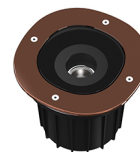

A-Round 150

designed by Piero Lissoni

Ground-recessed luminaire for outdoor use, walkable and trafficable, available in three sizes, with adjustable optics in various configurations. Integrated 110/240V power source. Remote housing required, to be ordered separately. Dimmable version on request.

- F4570015 Polished Copper
- F4570046 Brushed Bronze
- F4570044 Brushed Gold
- F4570056 Shoot peened steel