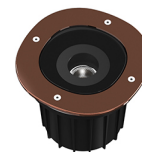

Technical description	External body made of stainless steel AISI 316L treated with the PVD process (Physical Vapour Deposition). Thanks to this innovative treatment, after the polishing or brushing process, according to the finishing choice, the surfaces of A-Round are coated with a thin film of metals such as zirconium and titanium which, combining with the steel at the molecular level, increase the resistance to both mechanical and to atmospheric agents, permitting the execution of elegant and durable finishings. The body of the luminaire is made of die-cast aluminum EN AB-47100 with low copper content, coated with two layers of paint with high resistance to corrosion. High-strength tempered clear glass, screen-printed to reduce glare. Driver for remote installation included, provided with M12 quick connector for watertight coupling. Installation requires a housing for flush mounting, to be ordered separately. It is necessary to provide an adequate level of gravel (> 300 mm) or a drain system to ensure drainage and avoid water stagnation. To ensure the sealing of the cable gland it is necessary to use flexible electric cables suitable for use in outdoor environments.
------------------------------	---

- F4573015 Polished Copper
- F4573046 Brushed Bronze
- F4573044 Brushed Gold
- F4573056 Shoot peened steel

DIMENSIONS

Electrical

○ F1206000

3/4 way terminal block 3 poles IP68
7-12 mm cables

○ F990C00A000

2 way terminal block 3 poles IP68
7-12 mm cables

CERTIFICATIONS

A-Round 150 . Lamps

Power LED

Lamp category:
LED

Socket:
Special base

Lamp type:
Power LED

A-Round 150

designed by Piero Lissoni