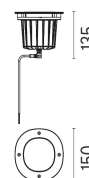

DIMENSIONS