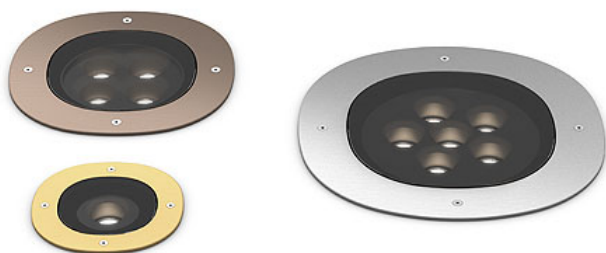

A-ROUND 150

Light distribution	Symmetric
Protection class	Class II
Beam angle	10°
Mounting	Ground
Lamps description	Power Led: 8W - 663 lm - 3000K/CRI 80 - 110-240V
Environment	Outdoor
Notes	We recommend using a connection system with a degree of protection greater than or equal to the degree of protection of the luminaire.

Technical description	External body made of stainless steel AISI 316L treated with the PVD process (Physical Vapour Deposition). Thanks to this innovative treatment, after the polishing or brushing process, according to the finishing choice, the surfaces of A-Round are coated with a thin film of metals such as zirconium and titanium which, combining with the steel at the molecular level, increase the resistance to both mechanical and to atmospheric agents, permitting the execution of elegant and durable finishings. The body of the luminaire is made of die-cast aluminum EN AB-47100 with low copper content, coated with two layers of paint with high resistance to corrosion. High-strength tempered clear glass, screen-printed to reduce glare. Driver for remote installation included, provided with M12 quick connector for watertight coupling. Installation requires a housing for flush mounting, to be ordered separately. It is necessary to provide an adequate level of gravel (> 300 mm) or a drain system to ensure drainage and avoid water stagnation. To ensure the sealing of the cable gland it is necessary to use flexible electric cables suitable for use in outdoor environments.
------------------------------	---

PHYSICAL

Aiming	Adjustable
IK rating	10
Diameter (mm)	150
Number of heads	1

CERTIFICATIONS

A-Round 150

designed by Piero Lissoni

Ground-recessed luminaire for outdoor use, walkable and trafficable, available in three sizes, with adjustable optics in various configurations. Integrated 110/240V power source. Remote housing required, to be ordered separately. Dimmable version on request.