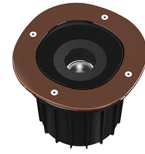

Technical description	External body made of stainless steel AISI 316L treated with the PVD process (Physical Vapour Deposition). Thanks to this innovative treatment, after the polishing or brushing process, according to the finishing choice, the surfaces of A-Round are coated with a thin film of metals such as zirconium and titanium which, combining with the steel at the molecular level, increase the resistance to both mechanical and to atmospheric agents, permitting the execution of elegant and durable finishings. The body of the luminaire is made of die-cast aluminum EN AB-47100 with low copper content, coated with two layers of paint with high resistance to corrosion. High-strength tempered clear glass, screen-printed to reduce glare. Driver for remote installation included, provided with M12 quick connector for watertight coupling. Installation requires a housing for flush mounting, to be ordered separately. It is necessary to provide an adequate level of gravel (> 300 mm) or a drain system to ensure drainage and avoid water stagnation. To ensure the sealing of the cable gland it is necessary to use flexible electric cables suitable for use in outdoor environments.
------------------------------	---

Flood lens. 1 unit Kit

A-Round I50 .Accessories

Mounting

○ F4597000

Remote Housing

A-Round I50

designed by Piero Lissoni

Ground-recessed luminaire for outdoor use, walkable and trafficable, available in three sizes, with adjustable optics in various configurations. Integrated 110/240V power source. Remote housing required, to be ordered separately. Dimmable version on request.

- F4573015 Polished Copper
- F4573046 Brushed Bronze
- F4573044 Brushed Gold
- F4573056 Shoot peened steel

DIMENSIONS

Electrical

○ F1206000

3/4 way terminal block 3 poles IP68
7-12 mm cables

○ F990C00A000

2 way terminal block 3 poles IP68
7-12 mm cables