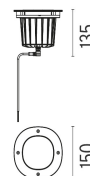

PHYSICAL

Aiming	Adjustable
IK rating	10
Diameter (mm)	150
Number of heads	1

CERTIFICATIONS

A-Round 150

designed by Piero Lissoni

Ground-recessed luminaire for outdoor use, walkable and trafficable, available in three sizes, with adjustable optics in various configurations. Integrated 110/240V power source. Remote housing required, to be ordered separately. Dimmable version on request.

-  F4573015 Polished Copper
-  F4573046 Brushed Bronze
-  F4573044 Brushed Gold
-  F4573056 Shoot peened steel

DIMENSIONS

CERTIFICATIONS

A-Round 150 .Accessories

Optical

 F4555000

Honeycomb. 1 unit Kit

 F4558000