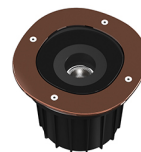

A-Round 150

designed by Piero Lissoni

Ground-recessed luminaire for outdoor use, walkable and trafficable, available in three sizes, with adjustable optics in various configurations. Integrated 110/240V power source. Remote housing required, to be ordered separately. Dimmable version on request.

- F4573015 Polished Copper
- F4573046 Brushed Bronze
- F4573044 Brushed Gold
- F4573056 Shoot peened steel