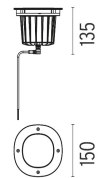

-  F4573015 Polished Copper
-  F4573046 Brushed Bronze
-  F4573044 Brushed Gold
-  F4573056 Shoot peened steel

DIMENSIONS

CERTIFICATIONS

A-Round 150 .Accessories

Optical

 F4555000

Honeycomb. 1 unit Kit

 F4558000

- F4573015 Polished Copper
- F4573046 Brushed Bronze
- F4573044 Brushed Gold
- F4573056 Shoot peened steel

DIMENSIONS

Electrical

○ F1206000

3/4 way terminal block 3 poles IP68
7-12 mm cables

○ F990C00A000

2 way terminal block 3 poles IP68
7-12 mm cables