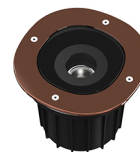

A-ROUND 150

Light distribution	Symmetric
Protection class	Class II
Beam angle	10°
Mounting	Ground
Lamps description	Power Led: 8W - 663 lm - 3000K/CRI 80 - 110-240V
Environment	Outdoor
Notes	We recommend using a connection system with a degree of protection greater than or equal to the degree of protection of the luminaire.

Technical description	External body made of stainless steel AISI 316L treated with the PVD process (Physical Vapour Deposition). Thanks to this innovative treatment, after the polishing or brushing process, according to the finishing choice, the surfaces of A-Round are coated with a thin film of metals such as zirconium and titanium which, combining with the steel at the molecular level, increase the resistance to both mechanical and to atmospheric agents, permitting the execution of elegant and durable finishings. The body of the luminaire is made of die-cast aluminum EN AB-47100 with low copper content, coated with two layers of paint with high resistance to corrosion. High-strength tempered clear glass, screen-printed to reduce glare. Driver for remote installation included, provided with M12 quick connector for watertight coupling. Installation requires a housing for flush mounting, to be ordered separately. It is necessary to provide an adequate level of gravel (> 300 mm) or a drain system to ensure drainage and avoid water stagnation. To ensure the sealing of the cable gland it is necessary to use flexible electric cables suitable for use in outdoor environments.
------------------------------	---

PHYSICAL

Aiming	Adjustable
IK rating	10
Diameter (mm)	150
Number of heads	1

CERTIFICATIONS

A-Round 150

designed by Piero Lissoni

Ground-recessed luminaire for outdoor use, walkable and trafficable, available in three sizes, with adjustable optics in various configurations. Integrated 110/240V power source. Remote housing required, to be ordered separately. Dimmable version on request.