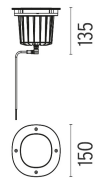

-  F4572015 Polished Copper
-  F4572046 Brushed Bronze
-  F4572044 Brushed Gold
-  F4572056 Shoot peened steel

DIMENSIONS

CERTIFICATIONS

A-Round 150 .Accessories

Optical

 F4555000

Honeycomb. I unit Kit

 F4558000

- F4572015 Polished Copper
- F4572046 Brushed Bronze
- F4572044 Brushed Gold
- F4572056 Shoot peened steel

DIMENSIONS

Electrical

○ F1206000

3/4 way terminal block 3 poles IP68
7-12 mm cables

○ F990C00A000

2 way terminal block 3 poles IP68
7-12 mm cables