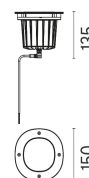

PHYSICAL

Aiming	Adjustable
IK rating	10
Diameter (mm)	150
Number of heads	1

CERTIFICATIONS

A-Round 150

designed by Piero Lissoni

Ground-recessed luminaire for outdoor use, walkable and trafficable, available in three sizes, with adjustable optics in various configurations. Integrated 110/240V power source. Remote housing required, to be ordered separately. Dimmable version on request.

-  F4572015 Polished Copper
-  F4572046 Brushed Bronze
-  F4572044 Brushed Gold
-  F4572056 Shoot peened steel

DIMENSIONS

CERTIFICATIONS

A-Round 150 .Accessories

Optical

 F4555000

Honeycomb. I unit Kit

 F4558000