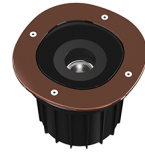

Technical description	External body made of stainless steel AISI 316L treated with the PVD process (Physical Vapour Deposition). Thanks to this innovative treatment, after the polishing or brushing process, according to the finishing choice, the surfaces of A-Round are coated with a thin film of metals such as zirconium and titanium which, combining with the steel at the molecular level, increase the resistance to both mechanical and to atmospheric agents, permitting the execution of elegant and durable finishings. The body of the luminaire is made of die-cast aluminum EN AB-47100 with low copper content, coated with two layers of paint with high resistance to corrosion. High-strength tempered clear glass, screen-printed to reduce glare. Driver for remote installation included, provided with M12 quick connector for watertight coupling. Installation requires a housing for flush mounting, to be ordered separately. It is necessary to provide an adequate level of gravel (> 300 mm) or a drain system to ensure drainage and avoid water stagnation. To ensure the sealing of the cable gland it is necessary to use flexible electric cables suitable for use in outdoor environments.
------------------------------	---

Flood lens. I unit Kit

A-Round I50 .Accessories

Mounting

○ F4597000

Remote Housing

A-Round I50

designed by Piero Lissoni

Ground-recessed luminaire for outdoor use, walkable and trafficable, available in three sizes, with adjustable optics in various configurations. Integrated 110/240V power source. Remote housing required, to be ordered separately. Dimmable version on request.

- F4572015 Polished Copper
- F4572046 Brushed Bronze
- F4572044 Brushed Gold
- F4572056 Shoot peened steel

DIMENSIONS

Electrical

○ F1206000

3/4 way terminal block 3 poles IP68
7-12 mm cables

○ F990C00A000

2 way terminal block 3 poles IP68
7-12 mm cables