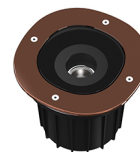

A-Round 150

designed by Piero Lissoni

Ground-recessed luminaire for outdoor use, walkable and trafficable, available in three sizes, with adjustable optics in various configurations. Integrated 110/240V power source. Remote housing required, to be ordered separately. Dimmable version on request.

- F4572015 Polished Copper
- F4572046 Brushed Bronze
- F4572044 Brushed Gold
- F4572056 Shoot peened steel