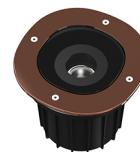

A-ROUND 150

Light distribution	Symmetric
Protection class	Class II
Beam angle	50°
Mounting	Ground
Lamps description	Power Led: 8W - 572 lm - 2700K/CRI 80 - 110-240V
Environment	Outdoor
Notes	We recommend using a connection system with a degree of protection greater than or equal to the degree of protection of the luminaire.

Technical description	External body made of stainless steel AISI 316L treated with the PVD process (Physical Vapour Deposition). Thanks to this innovative treatment, after the polishing or brushing process, according to the finishing choice, the surfaces of A-Round are coated with a thin film of metals such as zirconium and titanium which, combining with the steel at the molecular level, increase the resistance to both mechanical and to atmospheric agents, permitting the execution of elegant and durable finishings. The body of the luminaire is made of die-cast aluminum EN AB-47100 with low copper content, coated with two layers of paint with high resistance to corrosion. High-strength tempered clear glass, screen-printed to reduce glare. Driver for remote installation included, provided with M12 quick connector for watertight coupling. Installation requires a housing for flush mounting, to be ordered separately. It is necessary to provide an adequate level of gravel (> 300 mm) or a drain system to ensure drainage and avoid water stagnation. To ensure the sealing of the cable gland it is necessary to use flexible electric cables suitable for use in outdoor environments.
------------------------------	---

Flood lens. I unit Kit

A-Round I50 .Accessories

Mounting

○ F4597000

Remote Housing

A-Round I50

designed by Piero Lissoni

Ground-recessed luminaire for outdoor use, walkable and trafficable, available in three sizes, with adjustable optics in various configurations. Integrated 110/240V power source. Remote housing required, to be ordered separately. Dimmable version on request.