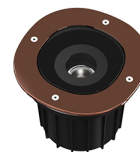

A-Round 150 . Lamps

Power LED

Lamp category:

LED

Socket:

Special base

Lamp type:

Power LED

A-Round 150

designed by Piero Lissoni

Ground-recessed luminaire for outdoor use, walkable and trafficable, available in three sizes, with adjustable optics in various configurations. Integrated 110/240V power source. Remote housing required, to be ordered separately. Dimmable version on request.

- F4572015 Polished Copper
- F4572046 Brushed Bronze
- F4572044 Brushed Gold
- F4572056 Shoot peened steel

DIMENSIONS

CERTIFICATIONS