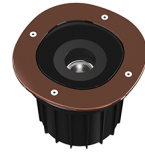

A-Round I50

designed by Piero Lissoni

Ground-recessed luminaire for outdoor use, walkable and trafficable, available in three sizes, with adjustable optics in various configurations. Integrated 110/240V power source. Remote housing required, to be ordered separately. Dimmable version on request.

- F4575015 Polished Copper
- F4575046 Brushed Bronze
- F4575044 Brushed Gold
- F4575056 Shoot peened steel