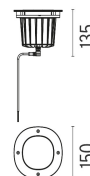

### DIMENSIONS

### PHYSICAL

<b>Aiming</b>	Adjustable
<b>IK rating</b>	10
<b>Diameter (mm)</b>	150
<b>Number of heads</b>	1

## DIMENSIONS