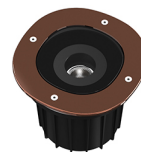

A-Round 150

designed by Piero Lissoni

Ground-recessed luminaire for outdoor use, walkable and trafficable, available in three sizes, with adjustable optics in various configurations. Integrated 110/240V power source. Remote housing required, to be ordered separately. Dimmable version on request.

- F4575015 Polished Copper
- F4575046 Brushed Bronze
- F4575044 Brushed Gold
- F4575056 Shoot peened steel