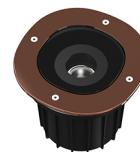

## A-ROUND 150

<b>Light distribution</b>	Symmetric
<b>Protection class</b>	Class II
<b>Beam angle</b>	50°
<b>Mounting</b>	Ground
<b>Lamps description</b>	Power Led: 8W - 663 lm - 3000K/CRI 80 - 110-240V
<b>Environment</b>	Outdoor
<b>Notes</b>	We recommend using a connection system with a degree of protection greater than or equal to the degree of protection of the luminaire.

<b>Technical description</b>	External body made of stainless steel AISI 316L treated with the PVD process (Physical Vapour Deposition). Thanks to this innovative treatment, after the polishing or brushing process, according to the finishing choice, the surfaces of A-Round are coated with a thin film of metals such as zirconium and titanium which, combining with the steel at the molecular level, increase the resistance to both mechanical and to atmospheric agents, permitting the execution of elegant and durable finishings. The body of the luminaire is made of die-cast aluminum EN AB-47100 with low copper content, coated with two layers of paint with high resistance to corrosion. High-strength tempered clear glass, screen-printed to reduce glare. Driver for remote installation included, provided with M12 quick connector for watertight coupling. Installation requires a housing for flush mounting, to be ordered separately. It is necessary to provide an adequate level of gravel (> 300 mm) or a drain system to ensure drainage and avoid water stagnation. To ensure the sealing of the cable gland it is necessary to use flexible electric cables suitable for use in outdoor environments.
------------------------------	---