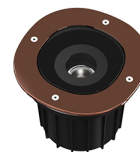

A-Round 150 . Lamps

Power LED

Lamp category:

LED

Socket:

Special base

Lamp type:

Power LED

A-Round 150

designed by Piero Lissoni

Ground-recessed luminaire for outdoor use, walkable and trafficable, available in three sizes, with adjustable optics in various configurations. Integrated 110/240V power source. Remote housing required, to be ordered separately. Dimmable version on request.

- F4575015 Polished Copper
- F4575046 Brushed Bronze
- F4575044 Brushed Gold
- F4575056 Shoot peened steel

DIMENSIONS

CERTIFICATIONS