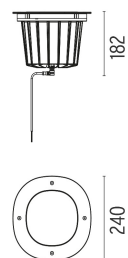

### PHYSICAL

<b>Aiming</b>	Adjustable
<b>IK rating</b>	10
<b>Diameter (mm)</b>	240
<b>Number of heads</b>	1

## DIMENSIONS

### DIMENSIONS