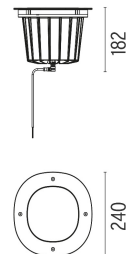

### PHYSICAL

<b>Aiming</b>	Adjustable
<b>IK rating</b>	10
<b>Diameter (mm)</b>	240
<b>Number of heads</b>	1

### DIMENSIONS