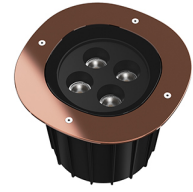

A-Round 240

designed by Piero Lissoni

Ground-recessed luminaire for outdoor use, walkable and trafficable, available in three sizes, with adjustable optics in various configurations. Integrated 220/240V power source. Remote housing required, to be ordered separately. Dimmable version on request.

- ☐ F4579015 Polished Copper
- ☐ F4579046 Brushed Bronze
- ☐ F4579044 Brushed Gold
- ☐ F4579056 Shoot peened steel