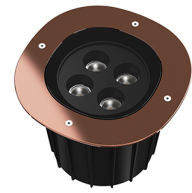

## A-ROUND 240

<b>Light distribution</b>	Symmetric
<b>Protection class</b>	Class II
<b>Beam angle</b>	10°
<b>Mounting</b>	Ground
<b>Lamps description</b>	Power Led: 21W - 1760 lm - 2700K/CRI 80 - 220-240V
<b>Environment</b>	Outdoor
<b>Notes</b>	We recommend using a connection system with a degree of protection greater than or equal to the degree of protection of the luminaire.

<b>Technical description</b>	External body made of stainless steel AISI 316L treated with the PVD process (Physical Vapour Deposition). Thanks to this innovative treatment, after the polishing or brushing process, according to the finishing choice, the surfaces of A-Round are coated with a thin film of metals such as zirconium and titanium which, combining with the steel at the molecular level, increase the resistance to both mechanical and to atmospheric agents, permitting the execution of elegant and durable finishings. The body of the luminaire is made of die-cast aluminum EN AB-47100 with low copper content, coated with two layers of paint with high resistance to corrosion. High-strength tempered clear glass, screen-printed to reduce glare. Driver for remote installation included, provided with M12 quick connector for watertight coupling. Installation requires a housing for flush mounting, to be ordered separately. It is necessary to provide an adequate level of gravel (> 300 mm) or a drain system to ensure drainage and avoid water stagnation. To ensure the sealing of the cable gland it is necessary to use flexible electric cables suitable for use in outdoor environments.
------------------------------	---

### PHYSICAL

<b>Aiming</b>	Adjustable
<b>IK rating</b>	10
<b>Diameter (mm)</b>	240
<b>Number of heads</b>	1