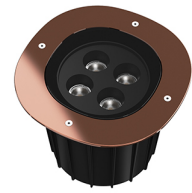

Technical description	External body made of stainless steel AISI 316L treated with the PVD process (Physical Vapour Deposition). Thanks to this innovative treatment, after the polishing or brushing process, according to the finishing choice, the surfaces of A-Round are coated with a thin film of metals such as zirconium and titanium which, combining with the steel at the molecular level, increase the resistance to both mechanical and to atmospheric agents, permitting the execution of elegant and durable finishings. The body of the luminaire is made of die-cast aluminum EN AB-47100 with low copper content, coated with two layers of paint with high resistance to corrosion. High-strength tempered clear glass, screen-printed to reduce glare. Driver for remote installation included, provided with M12 quick connector for watertight coupling. Installation requires a housing for flush mounting, to be ordered separately. It is necessary to provide an adequate level of gravel (> 300 mm) or a drain system to ensure drainage and avoid water stagnation. To ensure the sealing of the cable gland it is necessary to use flexible electric cables suitable for use in outdoor environments.

ELECTRICAL

Transformer type	Electronic
Transformer availability	Included
Transformer mounting	Integral
Emergency	Without
Voltage (V)	220/240

PHYSICAL

Aiming	Adjustable
IK rating	10
Diameter (mm)	240
Number of heads	1