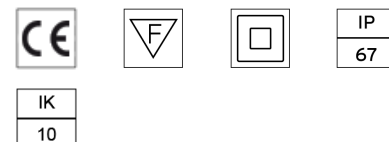

CERTIFICATIONS