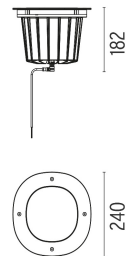

-  F4582015 Polished Copper
-  F4582046 Brushed Bronze
-  F4582044 Brushed Gold
-  F4582056 Shoot peened steel

DIMENSIONS

CERTIFICATIONS

A-Round 240 .Accessories

Optical

 F4556000

Honeycomb. 4 units Kit

 F4559000

- F4582015 Polished Copper
- F4582046 Brushed Bronze
- F4582044 Brushed Gold
- F4582056 Shoot peened steel

DIMENSIONS

CERTIFICATIONS

Electrical

F1206000

3/4 way terminal block 3 poles IP68
7-12 mm cables

F990C00A000