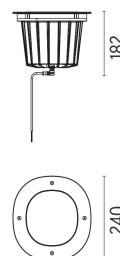

2 way terminal block 3 poles IP68
7-12 mm cables

A-Round 240 . Lamps

Power LED

Lamp category:

LED

Socket:

Special base

Lamp type:

Power LED

A-Round 240

designed by Piero Lissoni

Ground-recessed luminaire for outdoor use, walkable and trafficable, available in three sizes, with adjustable optics in various configurations. Integrated 220/240V power source. Remote housing required, to be ordered separately. Dimmable version on request.

- F4582015 Polished Copper
- F4582046 Brushed Bronze
- F4582044 Brushed Gold
- F4582056 Shoot peened steel

DIMENSIONS

CERTIFICATIONS