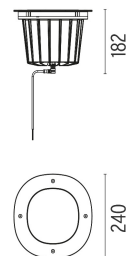

DIMENSIONS