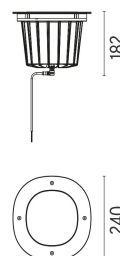

	F4582015	Polished Copper
	F4582046	Brushed Bronze
	F4582044	Brushed Gold
	F4582056	Shoot peened steel

DIMENSIONS

CERTIFICATIONS

IK
10

A-Round 240

designed by Piero Lissoni

Ground-recessed luminaire for outdoor use, walkable and trafficable, available in three sizes, with adjustable optics in various configurations. Integrated 220/240V power source. Remote housing required, to be ordered separately. Dimmable version on request.

-  F4582015 Polished Copper
-  F4582046 Brushed Bronze
-  F4582044 Brushed Gold
-  F4582056 Shoot peened steel

DIMENSIONS

CERTIFICATIONS

A-Round 240 .Accessories

Optical

 F4556000

Honeycomb. 4 units Kit

 F4559000