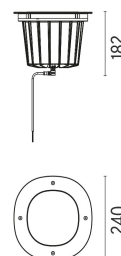

2 way terminal block 3 poles IP68
7-12 mm cables

A-Round 240 . Lamps

Power LED

Lamp category:

LED

Socket:

Special base

Lamp type:

- F4580015 Polished Copper
- F4580046 Brushed Bronze
- F4580044 Brushed Gold
- F4580056 Shoot peened steel

DIMENSIONS

CERTIFICATIONS