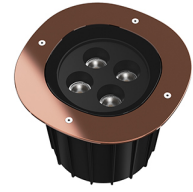

Technical description	External body made of stainless steel AISI 316L treated with the PVD process (Physical Vapour Deposition). Thanks to this innovative treatment, after the polishing or brushing process, according to the finishing choice, the surfaces of A-Round are coated with a thin film of metals such as zirconium and titanium which, combining with the steel at the molecular level, increase the resistance to both mechanical and to atmospheric agents, permitting the execution of elegant and durable finishings. The body of the luminaire is made of die-cast aluminum EN AB-47100 with low copper content, coated with two layers of paint with high resistance to corrosion. High-strength tempered clear glass, screen-printed to reduce glare. Driver for remote installation included, provided with M12 quick connector for watertight coupling. Installation requires a housing for flush mounting, to be ordered separately. It is necessary to provide an adequate level of gravel (> 300 mm) or a drain system to ensure drainage and avoid water stagnation. To ensure the sealing of the cable gland it is necessary to use flexible electric cables suitable for use in outdoor environments.
------------------------------	---

Flood lens. 4 units Kit

A-Round 240 .Accessories

Mounting

F4598000

Remote Housing

A-Round 240

designed by Piero Lissoni

Ground-recessed luminaire for outdoor use, walkable and trafficable, available in three sizes, with adjustable optics in various configurations. Integrated 220/240V power source. Remote housing required, to be ordered separately. Dimmable version on request.

- F4580015 Polished Copper
- F4580046 Brushed Bronze
- F4580044 Brushed Gold
- F4580056 Shoot peened steel

DIMENSIONS

CERTIFICATIONS

Electrical

F1206000

3/4 way terminal block 3 poles IP68
7-12 mm cables

F990C00A000

2 way terminal block 3 poles IP68
7-12 mm cables

A-Round 240 . Lamps

Power LED

Lamp category:

LED

Socket:

Special base

Lamp type: