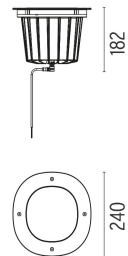

-  F4580015 Polished Copper
-  F4580046 Brushed Bronze
-  F4580044 Brushed Gold
-  F4580056 Shoot peened steel

DIMENSIONS

CERTIFICATIONS

A-Round 240 .Accessories

Optical

 F4556000

Honeycomb. 4 units Kit

 F4559000

- F4580015 Polished Copper
- F4580046 Brushed Bronze
- F4580044 Brushed Gold
- F4580056 Shoot peened steel

DIMENSIONS

CERTIFICATIONS

Electrical

F1206000

3/4 way terminal block 3 poles IP68
7-12 mm cables

F990C00A000