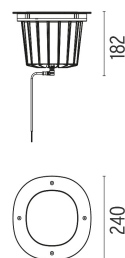

DIMENSIONS