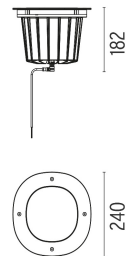

-  F4583015 Polished Copper
-  F4583046 Brushed Bronze
-  F4583044 Brushed Gold
-  F4583056 Shoot peened steel

DIMENSIONS

CERTIFICATIONS

A-Round 240 .Accessories

Optical

 F4556000

Honeycomb. 4 units Kit

 F4559000

- F4583015 Polished Copper
- F4583046 Brushed Bronze
- F4583044 Brushed Gold
- F4583056 Shoot peened steel

DIMENSIONS

CERTIFICATIONS

Electrical

F1206000

3/4 way terminal block 3 poles IP68
7-12 mm cables

F990C00A000