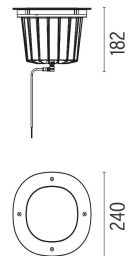

	F4583015	Polished Copper
	F4583046	Brushed Bronze
	F4583044	Brushed Gold
	F4583056	Shoot peened steel

DIMENSIONS

CERTIFICATIONS

A-Round 240

designed by Piero Lissoni

Ground-recessed luminaire for outdoor use, walkable and trafficable, available in three sizes, with adjustable optics in various configurations. Integrated 220/240V power source. Remote housing required, to be ordered separately. Dimmable version on request.

-  F4583015 Polished Copper
-  F4583046 Brushed Bronze
-  F4583044 Brushed Gold
-  F4583056 Shoot peened steel

DIMENSIONS

CERTIFICATIONS

A-Round 240 .Accessories

Optical

 F4556000

Honeycomb. 4 units Kit

 F4559000