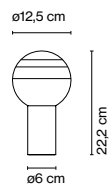

Dipping Light

Jordi Canudas

marset

Dipping Light M

Dipping Light

Dipping Light M

LED SMD 10,7W 700mA
2700K CRI90
Lamp source 948lm
(included)

Dipping Light