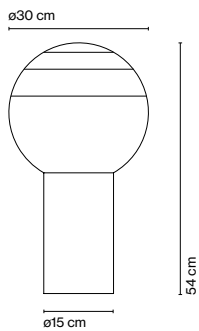

Dipping Light

Jordi Canudas

marset

Dipping Light M

Dipping Light

Dipping Light M

LED SMD 10,7W 700mA
2700K CRI90
Lamp source 948lm
(included)

Dipping Light

LED 3,4W 700mA 2700K
Lamps source 150lm
(included)

- Off White
- Blue
- Green
- Amber
- Pink
- Black

Black electrical cord

Brilliant white blown glass globe with layered paint. Cylindrical body in brushed brass. In-line switch.