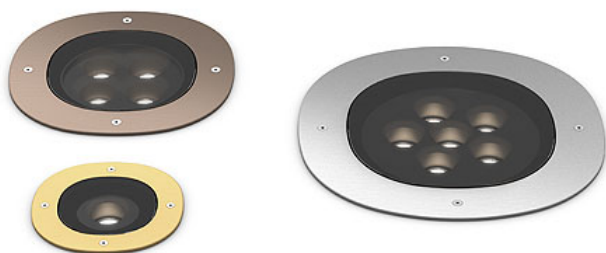

A-Round 240

designed by Piero Lissoni

Ground-recessed luminaire for outdoor use, walkable and trafficable, available in three sizes, with adjustable optics in various configurations. Integrated 220/240V power source. Remote housing required, to be ordered separately. Dimmable version on request.

- F4581015 Polished Copper
- F4581046 Brushed Bronze
- F4581044 Brushed Gold
- F4581056 Shoot peened steel