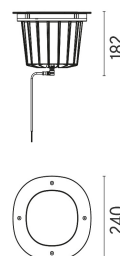

## DIMENSIONS

### DIMENSIONS

### Power LED

**Lamp category:**  
LED

**Socket:**  
Special base

**Lamp type:**  
Power LED