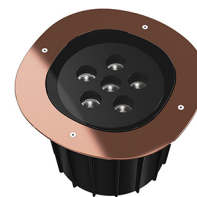

A-Round 315

designed by Piero Lissoni

Ground-recessed luminaire for outdoor use, walkable and trafficable, available in three sizes, with adjustable optics in various configurations. Integrated 220/240V power source. Remote housing required, to be ordered separately. Dimmable version on request.

- F4588015 Polished Copper
- F4588046 Brushed Bronze
- F4588044 Brushed Gold
- F4588056 Shoot peened steel