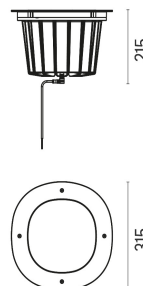

### DIMENSIONS

### PHYSICAL

<b>Aiming</b>	Adjustable
<b>IK rating</b>	10
<b>Diameter (mm)</b>	315
<b>Number of heads</b>	1

## DIMENSIONS

#### DIMENSIONS