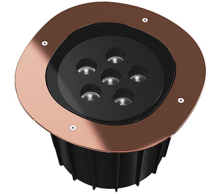

A-Round 315

designed by Piero Lissoni

Ground-recessed luminaire for outdoor use, walkable and trafficable, available in three sizes, with adjustable optics in various configurations. Integrated 220/240V power source. Remote housing required, to be ordered separately. Dimmable version on request.

- ☐ F4588015 Polished Copper
- ☐ F4588046 Brushed Bronze
- ☐ F4588044 Brushed Gold
- ☐ F4588056 Shoot peened steel