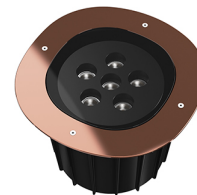

## A-ROUND 315

<b>Light distribution</b>	Symmetric
<b>Protection class</b>	Class II
<b>Beam angle</b>	10°
<b>Mounting</b>	Ground
<b>Lamps description</b>	Power Led: 42W - 3432 lm - 2700K/CRI 80 - 220-240V
<b>Environment</b>	Outdoor
<b>Notes</b>	We recommend using a connection system with a degree of protection greater than or equal to the degree of protection of the luminaire.

<b>Technical description</b>	External body made of stainless steel AISI 316L treated with the PVD process (Physical Vapour Deposition). Thanks to this innovative treatment, after the polishing or brushing process, according to the finishing choice, the surfaces of A-Round are coated with a thin film of metals such as zirconium and titanium which, combining with the steel at the molecular level, increase the resistance to both mechanical and to atmospheric agents, permitting the execution of elegant and durable finishings. The body of the luminaire is made of die-cast aluminum EN AB-47100 with low copper content, coated with two layers of paint with high resistance to corrosion. High-strength tempered clear glass, screen-printed to reduce glare. Driver for remote installation included, provided with M12 quick connector for watertight coupling. Installation requires a housing for flush mounting, to be ordered separately. It is necessary to provide an adequate level of gravel (> 300 mm) or a drain system to ensure drainage and avoid water stagnation. To ensure the sealing of the cable gland it is necessary to use flexible electric cables suitable for use in outdoor environments.
------------------------------	---

### A-Round 315

designed by Piero Lissoni

Ground-recessed luminaire for outdoor use, walkable and trafficable, available in three sizes, with adjustable optics in various configurations. Integrated 220/240V power source. Remote housing required, to be ordered separately. Dimmable version on request.