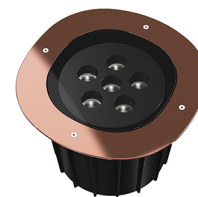

<b>Technical description</b>	External body made of stainless steel AISI 316L treated with the PVD process (Physical Vapour Deposition). Thanks to this innovative treatment, after the polishing or brushing process, according to the finishing choice, the surfaces of A-Round are coated with a thin film of metals such as zirconium and titanium which, combining with the steel at the molecular level, increase the resistance to both mechanical and to atmospheric agents, permitting the execution of elegant and durable finishings. The body of the luminaire is made of die-cast aluminum EN AB-47100 with low copper content, coated with two layers of paint with high resistance to corrosion. High-strength tempered clear glass, screen-printed to reduce glare. Driver for remote installation included, provided with M12 quick connector for watertight coupling. Installation requires a housing for flush mounting, to be ordered separately. It is necessary to provide an adequate level of gravel (> 300 mm) or a drain system to ensure drainage and avoid water stagnation. To ensure the sealing of the cable gland it is necessary to use flexible electric cables suitable for use in outdoor environments.
------------------------------	---

## A-Round 315 . Lamps

**Power LED**

**Lamp category:**  
LED

**Socket:**  
Special base

**Lamp type:**  
Power LED