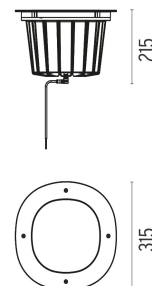

## DIMENSIONS

### DIMENSIONS

## A-Round 315 . Lamps

**Power LED**

**Lamp category:**  
LED

**Socket:**  
Special base

**Lamp type:**  
Power LED

#### DIMENSIONS