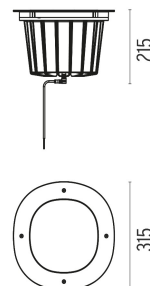

## A-ROUND 315

<b>Light distribution</b>	Symmetric
<b>Protection class</b>	Class II
<b>Beam angle</b>	10°
<b>Mounting</b>	Ground
<b>Lamps description</b>	Power Led: 42W - 3432 lm - 2700K/CRI 80 - 220-240V
<b>Environment</b>	Outdoor
<b>Notes</b>	We recommend using a connection system with a degree of protection greater than or equal to the degree of protection of the luminaire.

### DIMENSIONS

## DIMENSIONS

#### DIMENSIONS