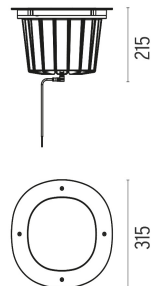

-  F4591015 Polished Copper
-  F4591046 Brushed Bronze
-  F4591044 Brushed Gold
-  F4591056 Shoot peened steel

DIMENSIONS

CERTIFICATIONS

A-Round 315 .Accessories

Optical

 F4557000

Honeycomb. 6 units Kit

 F4560000

- F4591015 Polished Copper
- F4591046 Brushed Bronze
- F4591044 Brushed Gold
- F4591056 Shoot peened steel

DIMENSIONS

CERTIFICATIONS

Electrical

F1206000

3/4 way terminal block 3 poles IP68
7-12 mm cables

F990C00A000