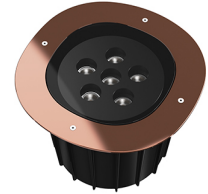

Technical description	External body made of stainless steel AISI 316L treated with the PVD process (Physical Vapour Deposition). Thanks to this innovative treatment, after the polishing or brushing process, according to the finishing choice, the surfaces of A-Round are coated with a thin film of metals such as zirconium and titanium which, combining with the steel at the molecular level, increase the resistance to both mechanical and to atmospheric agents, permitting the execution of elegant and durable finishings. The body of the luminaire is made of die-cast aluminum EN AB-47100 with low copper content, coated with two layers of paint with high resistance to corrosion. High-strength tempered clear glass, screen-printed to reduce glare. Driver for remote installation included, provided with M12 quick connector for watertight coupling. Installation requires a housing for flush mounting, to be ordered separately. It is necessary to provide an adequate level of gravel (> 300 mm) or a drain system to ensure drainage and avoid water stagnation. To ensure the sealing of the cable gland it is necessary to use flexible electric cables suitable for use in outdoor environments.
------------------------------	---

Flood lens. 6 units Kit

A-Round 315 .Accessories

Mounting

F4599000

Remote Housing

A-Round 315

designed by Piero Lissoni

Ground-recessed luminaire for outdoor use, walkable and trafficable, available in three sizes, with adjustable optics in various configurations. Integrated 220/240V power source. Remote housing required, to be ordered separately. Dimmable version on request.

- F4591015 Polished Copper
- F4591046 Brushed Bronze
- F4591044 Brushed Gold
- F4591056 Shoot peened steel

DIMENSIONS

CERTIFICATIONS

Electrical

F1206000

3/4 way terminal block 3 poles IP68
7-12 mm cables

F990C00A000