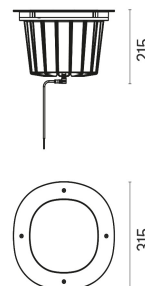

	F4591015	Polished Copper
	F4591046	Brushed Bronze
	F4591044	Brushed Gold
	F4591056	Shoot peened steel

DIMENSIONS

ELECTRICAL

Transformer type	Electronic
Transformer availability	Included
Transformer mounting	Integral
Emergency	Without
Voltage (V)	220/240

PHYSICAL

Aiming	Adjustable
IK rating	10
Diameter (mm)	315
Number of heads	1

CERTIFICATIONS

A-Round 315

designed by Piero Lissoni

Ground-recessed luminaire for outdoor use, walkable and trafficable, available in three sizes, with adjustable optics in various configurations. Integrated 220/240V power source. Remote housing required, to be ordered separately. Dimmable version on request.

-  F4591015 Polished Copper
-  F4591046 Brushed Bronze
-  F4591044 Brushed Gold
-  F4591056 Shoot peened steel

DIMENSIONS

CERTIFICATIONS

A-Round 315 .Accessories

Optical

 F4557000

Honeycomb. 6 units Kit

 F4560000

- F4591015 Polished Copper
- F4591046 Brushed Bronze
- F4591044 Brushed Gold
- F4591056 Shoot peened steel

DIMENSIONS

CERTIFICATIONS

Electrical

F1206000

3/4 way terminal block 3 poles IP68
7-12 mm cables

F990C00A000