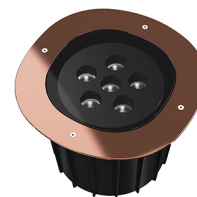

A-ROUND 315

Light distribution	Symmetric
Protection class	Class II
Beam angle	10°
Mounting	Ground
Lamps description	Power Led: 42W - 3978 lm - 3000K/CRI 80 - 220-240V
Environment	Outdoor
Notes	We recommend using a connection system with a degree of protection greater than or equal to the degree of protection of the luminaire.

Technical description	External body made of stainless steel AISI 316L treated with the PVD process (Physical Vapour Deposition). Thanks to this innovative treatment, after the polishing or brushing process, according to the finishing choice, the surfaces of A-Round are coated with a thin film of metals such as zirconium and titanium which, combining with the steel at the molecular level, increase the resistance to both mechanical and to atmospheric agents, permitting the execution of elegant and durable finishings. The body of the luminaire is made of die-cast aluminum EN AB-47100 with low copper content, coated with two layers of paint with high resistance to corrosion. High-strength tempered clear glass, screen-printed to reduce glare. Driver for remote installation included, provided with M12 quick connector for watertight coupling. Installation requires a housing for flush mounting, to be ordered separately. It is necessary to provide an adequate level of gravel (> 300 mm) or a drain system to ensure drainage and avoid water stagnation. To ensure the sealing of the cable gland it is necessary to use flexible electric cables suitable for use in outdoor environments.
------------------------------	---

A-Round 315

designed by Piero Lissoni

Ground-recessed luminaire for outdoor use, walkable and trafficable, available in three sizes, with adjustable optics in various configurations. Integrated 220/240V power source. Remote housing required, to be ordered separately. Dimmable version on request.