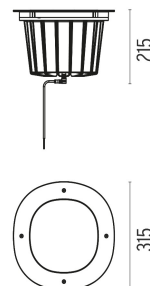

A-ROUND 315

Light distribution	Symmetric
Protection class	Class II
Beam angle	10°
Mounting	Ground
Lamps description	Power Led: 42W - 3978 lm - 3000K/CRI 80 - 220-240V
Environment	Outdoor
Notes	We recommend using a connection system with a degree of protection greater than or equal to the degree of protection of the luminaire.

Technical description	External body made of stainless steel AISI 316L treated with the PVD process (Physical Vapour Deposition). Thanks to this innovative treatment, after the polishing or brushing process, according to the finishing choice, the surfaces of A-Round are coated with a thin film of metals such as zirconium and titanium which, combining with the steel at the molecular level, increase the resistance to both mechanical and to atmospheric agents, permitting the execution of elegant and durable finishings. The body of the luminaire is made of die-cast aluminum EN AB-47100 with low copper content, coated with two layers of paint with high resistance to corrosion. High-strength tempered clear glass, screen-printed to reduce glare. Driver for remote installation included, provided with M12 quick connector for watertight coupling. Installation requires a housing for flush mounting, to be ordered separately. It is necessary to provide an adequate level of gravel (> 300 mm) or a drain system to ensure drainage and avoid water stagnation. To ensure the sealing of the cable gland it is necessary to use flexible electric cables suitable for use in outdoor environments.
------------------------------	---

	F4591015	Polished Copper
	F4591046	Brushed Bronze
	F4591044	Brushed Gold
	F4591056	Shoot peened steel

DIMENSIONS

ELECTRICAL

Transformer type	Electronic
Transformer availability	Included
Transformer mounting	Integral
Emergency	Without
Voltage (V)	220/240