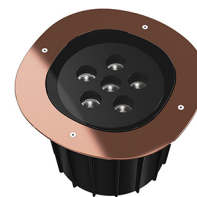

A-Round 315

designed by Piero Lissoni

Ground-recessed luminaire for outdoor use, walkable and trafficable, available in three sizes, with adjustable optics in various configurations. Integrated 220/240V power source. Remote housing required, to be ordered separately. Dimmable version on request.

- F4591015 Polished Copper
- F4591046 Brushed Bronze
- F4591044 Brushed Gold
- F4591056 Shoot peened steel