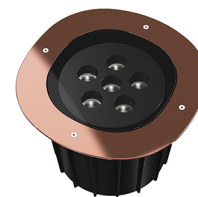

Technical description	External body made of stainless steel AISI 316L treated with the PVD process (Physical Vapour Deposition). Thanks to this innovative treatment, after the polishing or brushing process, according to the finishing choice, the surfaces of A-Round are coated with a thin film of metals such as zirconium and titanium which, combining with the steel at the molecular level, increase the resistance to both mechanical and to atmospheric agents, permitting the execution of elegant and durable finishings. The body of the luminaire is made of die-cast aluminum EN AB-47100 with low copper content, coated with two layers of paint with high resistance to corrosion. High-strength tempered clear glass, screen-printed to reduce glare. Driver for remote installation included, provided with M12 quick connector for watertight coupling. Installation requires a housing for flush mounting, to be ordered separately. It is necessary to provide an adequate level of gravel (> 300 mm) or a drain system to ensure drainage and avoid water stagnation. To ensure the sealing of the cable gland it is necessary to use flexible electric cables suitable for use in outdoor environments.
------------------------------	---

Flood lens. 6 units Kit

A-Round 315 .Accessories

Mounting

F4599000

Remote Housing

A-Round 315

designed by Piero Lissoni

Ground-recessed luminaire for outdoor use, walkable and trafficable, available in three sizes, with adjustable optics in various configurations. Integrated 220/240V power source. Remote housing required, to be ordered separately. Dimmable version on request.

2 way terminal block 3 poles IP68
7-12 mm cables

A-Round 315 . Lamps

Power LED

Lamp category:
LED

Socket:
Special base

Lamp type:
Power LED

A-Round 315

designed by Piero Lissoni