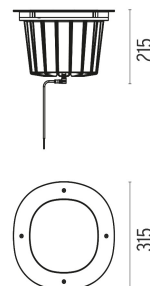

DIMENSIONS