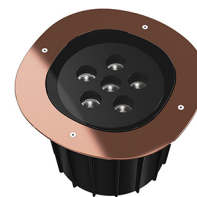

A-ROUND 315

Light distribution	Symmetric
Protection class	Class II
Beam angle	25°
Mounting	Ground
Lamps description	Power Led: 42W - 3978 lm - 3000K/CRI 80 - 220-240V
Environment	Outdoor
Notes	We recommend using a connection system with a degree of protection greater than or equal to the degree of protection of the luminaire.

Technical description	External body made of stainless steel AISI 316L treated with the PVD process (Physical Vapour Deposition). Thanks to this innovative treatment, after the polishing or brushing process, according to the finishing choice, the surfaces of A-Round are coated with a thin film of metals such as zirconium and titanium which, combining with the steel at the molecular level, increase the resistance to both mechanical and to atmospheric agents, permitting the execution of elegant and durable finishings. The body of the luminaire is made of die-cast aluminum EN AB-47100 with low copper content, coated with two layers of paint with high resistance to corrosion. High-strength tempered clear glass, screen-printed to reduce glare. Driver for remote installation included, provided with M12 quick connector for watertight coupling. Installation requires a housing for flush mounting, to be ordered separately. It is necessary to provide an adequate level of gravel (> 300 mm) or a drain system to ensure drainage and avoid water stagnation. To ensure the sealing of the cable gland it is necessary to use flexible electric cables suitable for use in outdoor environments.
------------------------------	---

	F4592015	Polished Copper
	F4592046	Brushed Bronze
	F4592044	Brushed Gold
	F4592056	Shoot peened steel

DIMENSIONS

CERTIFICATIONS

A-Round 315

designed by Piero Lissoni

Ground-recessed luminaire for outdoor use, walkable and trafficable, available in three sizes, with adjustable optics in various configurations. Integrated 220/240V power source. Remote housing required, to be ordered separately. Dimmable version on request.