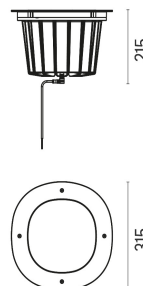

	F4592015	Polished Copper
	F4592046	Brushed Bronze
	F4592044	Brushed Gold
	F4592056	Shoot peened steel

DIMENSIONS

CERTIFICATIONS

A-Round 315

designed by Piero Lissoni

Ground-recessed luminaire for outdoor use, walkable and trafficable, available in three sizes, with adjustable optics in various configurations. Integrated 220/240V power source. Remote housing required, to be ordered separately. Dimmable version on request.

-  F4592015 Polished Copper
-  F4592046 Brushed Bronze
-  F4592044 Brushed Gold
-  F4592056 Shoot peened steel

DIMENSIONS

CERTIFICATIONS

A-Round 315 .Accessories

Optical

 F4557000

Honeycomb. 6 units Kit

 F4560000

- F4592015 Polished Copper
- F4592046 Brushed Bronze
- F4592044 Brushed Gold
- F4592056 Shoot peened steel

DIMENSIONS

CERTIFICATIONS

Electrical

F1206000

3/4 way terminal block 3 poles IP68
7-12 mm cables

F990C00A000