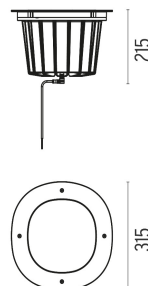

DIMENSIONS