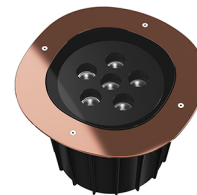

A-ROUND 315

Light distribution	Symmetric
Protection class	Class II
Beam angle	25°
Mounting	Ground
Lamps description	Power Led: 42W - 3978 lm - 3000K/CRI 80 - 220-240V
Environment	Outdoor
Notes	We recommend using a connection system with a degree of protection greater than or equal to the degree of protection of the luminaire.

Technical description	External body made of stainless steel AISI 316L treated with the PVD process (Physical Vapour Deposition). Thanks to this innovative treatment, after the polishing or brushing process, according to the finishing choice, the surfaces of A-Round are coated with a thin film of metals such as zirconium and titanium which, combining with the steel at the molecular level, increase the resistance to both mechanical and to atmospheric agents, permitting the execution of elegant and durable finishings. The body of the luminaire is made of die-cast aluminum EN AB-47100 with low copper content, coated with two layers of paint with high resistance to corrosion. High-strength tempered clear glass, screen-printed to reduce glare. Driver for remote installation included, provided with M12 quick connector for watertight coupling. Installation requires a housing for flush mounting, to be ordered separately. It is necessary to provide an adequate level of gravel (> 300 mm) or a drain system to ensure drainage and avoid water stagnation. To ensure the sealing of the cable gland it is necessary to use flexible electric cables suitable for use in outdoor environments.
------------------------------	---

ELECTRICAL

Transformer type	Electronic
Transformer availability	Included
Transformer mounting	Integral
Emergency	Without
Voltage (V)	220/240

PHYSICAL

Aiming	Adjustable
IK rating	10
Diameter (mm)	315
Number of heads	1

2 way terminal block 3 poles IP68
7-12 mm cables

A-Round 315 . Lamps

Power LED

Lamp category:
LED

Socket:
Special base

Lamp type:
Power LED

A-Round 315

designed by Piero Lissoni