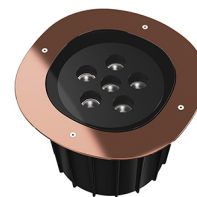

Technical description	External body made of stainless steel AISI 316L treated with the PVD process (Physical Vapour Deposition). Thanks to this innovative treatment, after the polishing or brushing process, according to the finishing choice, the surfaces of A-Round are coated with a thin film of metals such as zirconium and titanium which, combining with the steel at the molecular level, increase the resistance to both mechanical and to atmospheric agents, permitting the execution of elegant and durable finishings. The body of the luminaire is made of die-cast aluminum EN AB-47100 with low copper content, coated with two layers of paint with high resistance to corrosion. High-strength tempered clear glass, screen-printed to reduce glare. Driver for remote installation included, provided with M12 quick connector for watertight coupling. Installation requires a housing for flush mounting, to be ordered separately. It is necessary to provide an adequate level of gravel (> 300 mm) or a drain system to ensure drainage and avoid water stagnation. To ensure the sealing of the cable gland it is necessary to use flexible electric cables suitable for use in outdoor environments.
------------------------------	---

Flood lens. 6 units Kit

A-Round 315 .Accessories

Mounting

F4599000

Remote Housing

A-Round 315

designed by Piero Lissoni

Ground-recessed luminaire for outdoor use, walkable and trafficable, available in three sizes, with adjustable optics in various configurations. Integrated 220/240V power source. Remote housing required, to be ordered separately. Dimmable version on request.

2 way terminal block 3 poles IP68
7-12 mm cables

A-Round 315 . Lamps

Power LED

Lamp category:
LED

Socket:
Special base

Lamp type:
Power LED

A-Round 315

designed by Piero Lissoni