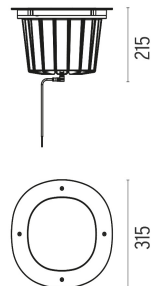

-  F4592015 Polished Copper
-  F4592046 Brushed Bronze
-  F4592044 Brushed Gold
-  F4592056 Shoot peened steel

DIMENSIONS

CERTIFICATIONS

A-Round 315 .Accessories

Optical

 F4557000

Honeycomb. 6 units Kit

 F4560000

- F4592015 Polished Copper
- F4592046 Brushed Bronze
- F4592044 Brushed Gold
- F4592056 Shoot peened steel

DIMENSIONS

CERTIFICATIONS

Electrical

F1206000

3/4 way terminal block 3 poles IP68
7-12 mm cables

F990C00A000