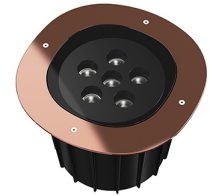

Technical description	External body made of stainless steel AISI 316L treated with the PVD process (Physical Vapour Deposition). Thanks to this innovative treatment, after the polishing or brushing process, according to the finishing choice, the surfaces of A-Round are coated with a thin film of metals such as zirconium and titanium which, combining with the steel at the molecular level, increase the resistance to both mechanical and to atmospheric agents, permitting the execution of elegant and durable finishings. The body of the luminaire is made of die-cast aluminum EN AB-47100 with low copper content, coated with two layers of paint with high resistance to corrosion. High-strength tempered clear glass, screen-printed to reduce glare. Driver for remote installation included, provided with M12 quick connector for watertight coupling. Installation requires a housing for flush mounting, to be ordered separately. It is necessary to provide an adequate level of gravel (> 300 mm) or a drain system to ensure drainage and avoid water stagnation. To ensure the sealing of the cable gland it is necessary to use flexible electric cables suitable for use in outdoor environments.
------------------------------	---

Flood lens. 6 units Kit

A-Round 315 .Accessories

Mounting

F4599000

Remote Housing

A-Round 315

designed by Piero Lissoni

Ground-recessed luminaire for outdoor use, walkable and trafficable, available in three sizes, with adjustable optics in various configurations. Integrated 220/240V power source. Remote housing required, to be ordered separately. Dimmable version on request.

- F4592015 Polished Copper
- F4592046 Brushed Bronze
- F4592044 Brushed Gold
- F4592056 Shoot peened steel

DIMENSIONS

CERTIFICATIONS

Electrical

F1206000

3/4 way terminal block 3 poles IP68
7-12 mm cables

F990C00A000