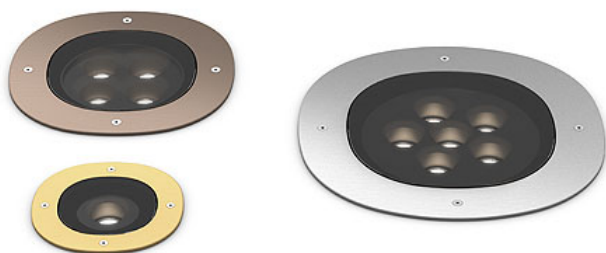

A-ROUND 315

Light distribution	Symmetric
Protection class	Class II
Beam angle	50°
Mounting	Ground
Lamps description	Power Led: 42W - 3432 lm - 2700K/CRI 80 - 220-240V
Environment	Outdoor
Notes	We recommend using a connection system with a degree of protection greater than or equal to the degree of protection of the luminaire.

Technical description	External body made of stainless steel AISI 316L treated with the PVD process (Physical Vapour Deposition). Thanks to this innovative treatment, after the polishing or brushing process, according to the finishing choice, the surfaces of A-Round are coated with a thin film of metals such as zirconium and titanium which, combining with the steel at the molecular level, increase the resistance to both mechanical and to atmospheric agents, permitting the execution of elegant and durable finishings. The body of the luminaire is made of die-cast aluminum EN AB-47100 with low copper content, coated with two layers of paint with high resistance to corrosion. High-strength tempered clear glass, screen-printed to reduce glare. Driver for remote installation included, provided with M12 quick connector for watertight coupling. Installation requires a housing for flush mounting, to be ordered separately. It is necessary to provide an adequate level of gravel (> 300 mm) or a drain system to ensure drainage and avoid water stagnation. To ensure the sealing of the cable gland it is necessary to use flexible electric cables suitable for use in outdoor environments.
------------------------------	---

PHYSICAL

Aiming	Adjustable
IK rating	10
Diameter (mm)	315
Number of heads	1

CERTIFICATIONS

A-Round 315

designed by Piero Lissoni

Ground-recessed luminaire for outdoor use, walkable and trafficable, available in three sizes, with adjustable optics in various configurations. Integrated 220/240V power source. Remote housing required, to be ordered separately. Dimmable version on request.