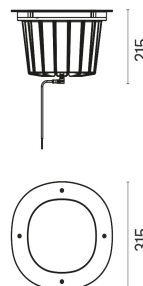

	F4590015	Polished Copper
	F4590046	Brushed Bronze
	F4590044	Brushed Gold
	F4590056	Shoot peened steel

DIMENSIONS

ELECTRICAL

Transformer type	Electronic
Transformer availability	Included
Transformer mounting	Integral
Emergency	Without
Voltage (V)	220/240

PHYSICAL

Aiming	Adjustable
IK rating	10
Diameter (mm)	315
Number of heads	1

CERTIFICATIONS

A-Round 315

designed by Piero Lissoni

Ground-recessed luminaire for outdoor use, walkable and trafficable, available in three sizes, with adjustable optics in various configurations. Integrated 220/240V power source. Remote housing required, to be ordered separately. Dimmable version on request.

-  F4590015 Polished Copper
-  F4590046 Brushed Bronze
-  F4590044 Brushed Gold
-  F4590056 Shoot peened steel

DIMENSIONS

CERTIFICATIONS

A-Round 315 .Accessories

Optical

 F4557000

Honeycomb. 6 units Kit

 F4560000

- F4590015 Polished Copper
- F4590046 Brushed Bronze
- F4590044 Brushed Gold
- F4590056 Shoot peened steel

DIMENSIONS

CERTIFICATIONS

Electrical

F1206000

3/4 way terminal block 3 poles IP68
7-12 mm cables

F990C00A000