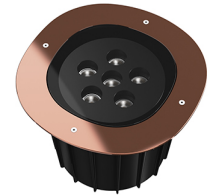

Technical description	External body made of stainless steel AISI 316L treated with the PVD process (Physical Vapour Deposition). Thanks to this innovative treatment, after the polishing or brushing process, according to the finishing choice, the surfaces of A-Round are coated with a thin film of metals such as zirconium and titanium which, combining with the steel at the molecular level, increase the resistance to both mechanical and to atmospheric agents, permitting the execution of elegant and durable finishings. The body of the luminaire is made of die-cast aluminum EN AB-47100 with low copper content, coated with two layers of paint with high resistance to corrosion. High-strength tempered clear glass, screen-printed to reduce glare. Driver for remote installation included, provided with M12 quick connector for watertight coupling. Installation requires a housing for flush mounting, to be ordered separately. It is necessary to provide an adequate level of gravel (> 300 mm) or a drain system to ensure drainage and avoid water stagnation. To ensure the sealing of the cable gland it is necessary to use flexible electric cables suitable for use in outdoor environments.
------------------------------	---

Flood lens. 6 units Kit

A-Round 315 .Accessories

Mounting

F4599000

Remote Housing

A-Round 315

designed by Piero Lissoni

Ground-recessed luminaire for outdoor use, walkable and trafficable, available in three sizes, with adjustable optics in various configurations. Integrated 220/240V power source. Remote housing required, to be ordered separately. Dimmable version on request.

- F4590015 Polished Copper
- F4590046 Brushed Bronze
- F4590044 Brushed Gold
- F4590056 Shoot peened steel

DIMENSIONS

CERTIFICATIONS

Electrical

F1206000

3/4 way terminal block 3 poles IP68
7-12 mm cables

F990C00A000

2 way terminal block 3 poles IP68
7-12 mm cables

A-Round 315 . Lamps

Power LED

Lamp category:

LED

Socket:

Special base

Lamp type: