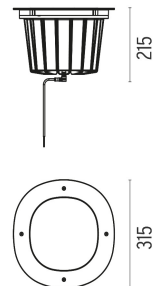

A-ROUND 315

Light distribution	Symmetric
Protection class	Class II
Beam angle	50°
Mounting	Ground
Lamps description	Power Led: 42W - 3432 lm - 2700K/CRI 80 - 220-240V
Environment	Outdoor
Notes	We recommend using a connection system with a degree of protection greater than or equal to the degree of protection of the luminaire.

Technical description	External body made of stainless steel AISI 316L treated with the PVD process (Physical Vapour Deposition). Thanks to this innovative treatment, after the polishing or brushing process, according to the finishing choice, the surfaces of A-Round are coated with a thin film of metals such as zirconium and titanium which, combining with the steel at the molecular level, increase the resistance to both mechanical and to atmospheric agents, permitting the execution of elegant and durable finishings. The body of the luminaire is made of die-cast aluminum EN AB-47100 with low copper content, coated with two layers of paint with high resistance to corrosion. High-strength tempered clear glass, screen-printed to reduce glare. Driver for remote installation included, provided with M12 quick connector for watertight coupling. Installation requires a housing for flush mounting, to be ordered separately. It is necessary to provide an adequate level of gravel (> 300 mm) or a drain system to ensure drainage and avoid water stagnation. To ensure the sealing of the cable gland it is necessary to use flexible electric cables suitable for use in outdoor environments.
------------------------------	---

	F4590015	Polished Copper
	F4590046	Brushed Bronze
	F4590044	Brushed Gold
	F4590056	Shoot peened steel

DIMENSIONS

ELECTRICAL

Transformer type	Electronic
Transformer availability	Included
Transformer mounting	Integral
Emergency	Without
Voltage (V)	220/240