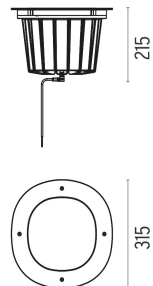

-  F4590015 Polished Copper
-  F4590046 Brushed Bronze
-  F4590044 Brushed Gold
-  F4590056 Shoot peened steel

DIMENSIONS

CERTIFICATIONS

A-Round 315 .Accessories

Optical

 F4557000

Honeycomb. 6 units Kit

 F4560000

- F4590015 Polished Copper
- F4590046 Brushed Bronze
- F4590044 Brushed Gold
- F4590056 Shoot peened steel

DIMENSIONS

CERTIFICATIONS

Electrical

F1206000

3/4 way terminal block 3 poles IP68
7-12 mm cables

F990C00A000