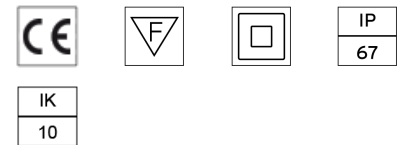

CERTIFICATIONS