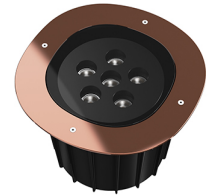

A-ROUND 315

Light distribution	Symmetric
Protection class	Class II
Beam angle	50°
Mounting	Ground
Lamps description	Power Led: 42W - 3432 lm - 2700K/CRI 80 - 220-240V
Environment	Outdoor
Notes	We recommend using a connection system with a degree of protection greater than or equal to the degree of protection of the luminaire.

Technical description	External body made of stainless steel AISI 316L treated with the PVD process (Physical Vapour Deposition). Thanks to this innovative treatment, after the polishing or brushing process, according to the finishing choice, the surfaces of A-Round are coated with a thin film of metals such as zirconium and titanium which, combining with the steel at the molecular level, increase the resistance to both mechanical and to atmospheric agents, permitting the execution of elegant and durable finishings. The body of the luminaire is made of die-cast aluminum EN AB-47100 with low copper content, coated with two layers of paint with high resistance to corrosion. High-strength tempered clear glass, screen-printed to reduce glare. Driver for remote installation included, provided with M12 quick connector for watertight coupling. Installation requires a housing for flush mounting, to be ordered separately. It is necessary to provide an adequate level of gravel (> 300 mm) or a drain system to ensure drainage and avoid water stagnation. To ensure the sealing of the cable gland it is necessary to use flexible electric cables suitable for use in outdoor environments.
------------------------------	---

A-Round 315

designed by Piero Lissoni

Ground-recessed luminaire for outdoor use, walkable and trafficable, available in three sizes, with adjustable optics in various configurations. Integrated 220/240V power source. Remote housing required, to be ordered separately. Dimmable version on request.

2 way terminal block 3 poles IP68
7-12 mm cables

A-Round 315 . Lamps

Power LED

Lamp category:

LED

Socket:

Special base

Lamp type: