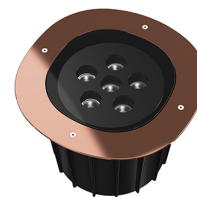

A-Round 315

designed by Piero Lissoni

Ground-recessed luminaire for outdoor use, walkable and trafficable, available in three sizes, with adjustable optics in various configurations. Integrated 220/240V power source. Remote housing required, to be ordered separately. Dimmable version on request.

- F4590015 Polished Copper
- F4590046 Brushed Bronze
- F4590044 Brushed Gold
- F4590056 Shoot peened steel