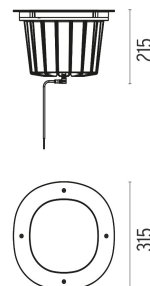

- F4590015 Polished Copper
- F4590046 Brushed Bronze
- F4590044 Brushed Gold
- F4590056 Shoot peened steel

DIMENSIONS

CERTIFICATIONS

Electrical

F1206000

3/4 way terminal block 3 poles IP68
7-12 mm cables

F990C00A000

2 way terminal block 3 poles IP68
7-12 mm cables

A-Round 315 . Lamps

Power LED

Lamp category:

LED

Socket:

Special base

Lamp type:

-  F4590015 Polished Copper
-  F4590046 Brushed Bronze
-  F4590044 Brushed Gold
-  F4590056 Shoot peened steel

DIMENSIONS

CERTIFICATIONS