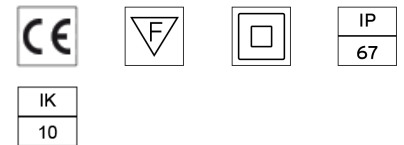

- F4590015 Polished Copper
- F4590046 Brushed Bronze
- F4590044 Brushed Gold
- F4590056 Shoot peened steel

DIMENSIONS

CERTIFICATIONS

Electrical

F1206000

3/4 way terminal block 3 poles IP68
7-12 mm cables

F990C00A000