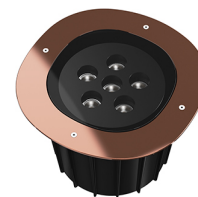

A-Round 315 . Lamps

Power LED

Lamp category:

LED

Socket:

Special base

Lamp type:

Power LED

A-Round 315

designed by Piero Lissoni

Ground-recessed luminaire for outdoor use, walkable and trafficable, available in three sizes, with adjustable optics in various configurations. Integrated 220/240V power source. Remote housing required, to be ordered separately. Dimmable version on request.

- F4590015 Polished Copper
- F4590046 Brushed Bronze
- F4590044 Brushed Gold
- F4590056 Shoot peened steel

DIMENSIONS

CERTIFICATIONS