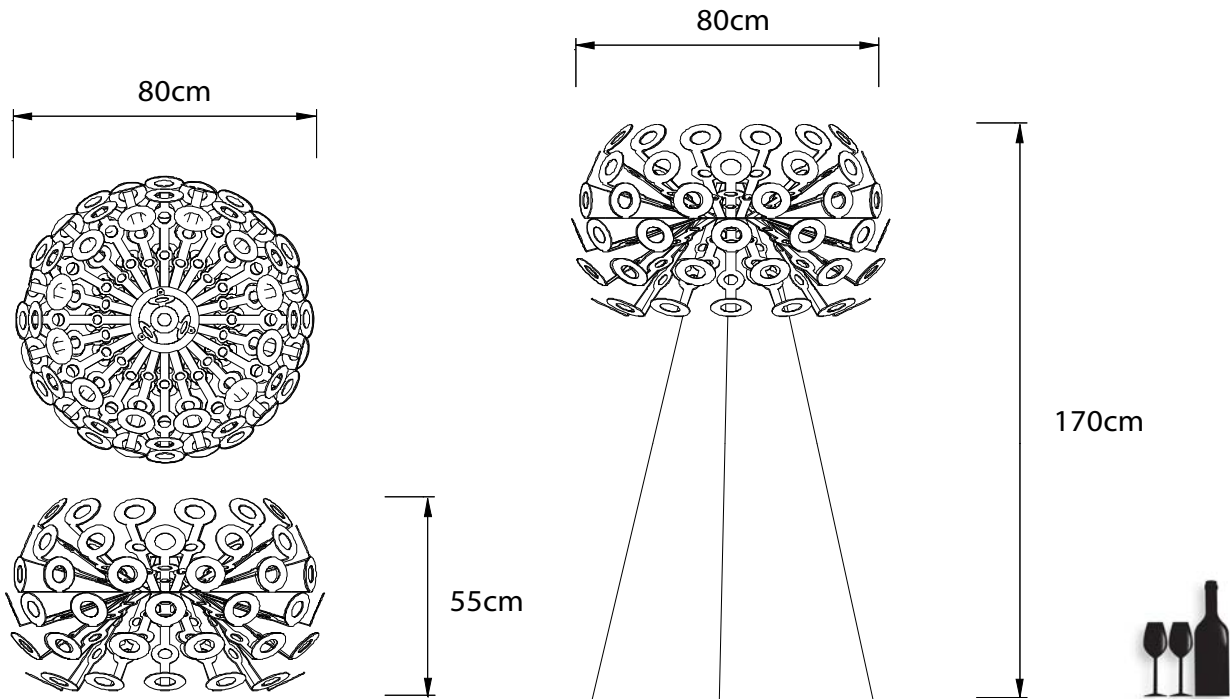

Dandelion

People need people, People need light, Out of nothing, Dandelion was born, And there was light
And we saw the light, And we saw it was mooooooooooi

<i>Designer</i>	Richard Hutton	
<i>Year of design</i>	2004	
<i>Material</i>	Powder-coated steel shade and floorlamp base	
<i>Additional</i>	Indoor use only	
<i>Product Codes</i>	Moooi, lighting, Dandelion, white, hang	MOLCL5-----
	Moooi, lighting, Dandelion, white, floor	MOLDAF----W

Detailing

Colour

Main dimensions

Technical

Packaging

m o o o i[®]

Photography

Photography by Jose Martens