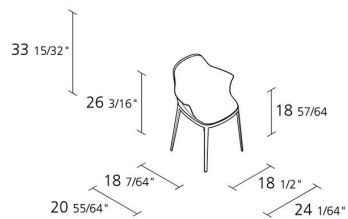

Alias

ELLE ARM / 073

Eugeni Quittlet

Stuhl mit Gestell aus lackiertem Aluminium; Sitzschale aus Polyurethan TECH® in verschiedenen Farben.