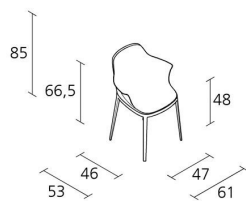

Alias

ELLE ARM / 073

Eugeni Quittlet

Stuhl mit Gestell aus lackiertem Aluminium; Sitzschale aus Polyurethan TECH® in verschiedenen Farben.