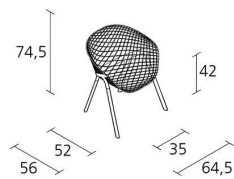

Alias

KOBI CHAIR / 040

Patrick Norguet

Stuhl mit Sitzschale aus lackiertem oder verchromten Stahl; Sitzhalterung und Beine aus lackiertem Aluminium.