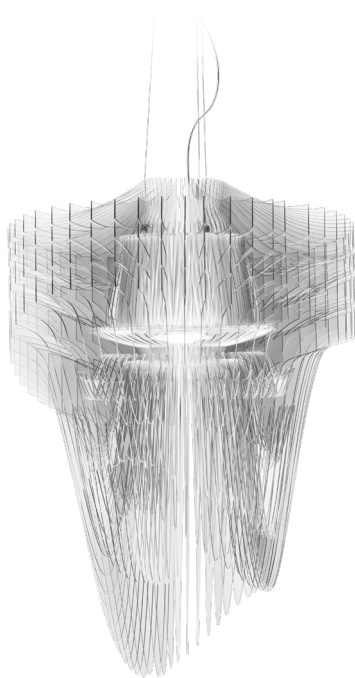

**SLAMP®**  
THE LEADING LIGHT

## *Aria Transparent*

---

design by Zaha Hadid

Zaha Hadid's dynamic and visionary architecture results in a volume that is apparently dematerialised, where illumination and lightness blend, defining natural design, becoming almost aquatic. 50 transparent surfaces, encountering LED lights positioned on their axis, take on a texture and enlighten the space with a vibrant atmosphere.

---

SIZE: Ø 50 x h 75 cm (LED 38W) / Ø 60 x h 90 cm (LED 38W) / Ø 70 x h 115 cm (LED 76W)

COLOUR: transparent

MATERIALS: Cristalflex®, Lentiflex®

**SLAMP PRESS OFFICE**

Erika Martino, ph. +39 06 9162 3948 - [press.office@slamp.it](mailto:press.office@slamp.it)