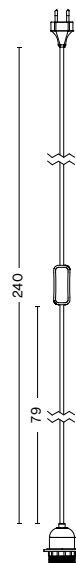

## MATERIAL

LAMP FRAME / Fabricated powder coated steel.

LAMP EXTERIOR / Yarn is 80% wool and 20% nylon mix.

CORD SET(S) / The Cord Sets are sold seperately.  
Table cord set features an in-line rocker switch.

## DIMENSIONS

MEDIUM BONBON

/ WIDTH 32 cm / 12.6"

/ LENGHT 32 cm / 12.6"

/ HEIGHT 38 cm / 15"

LARGE BONBON

/ WIDTH 50 cm / 19.7"

/ LENGHT 50 cm / 19.7"

## DIMENSIONS

/ DIAMETER 10 cm / 3.9"

/ LENGTH 405 cm / 159.4"

## DIMENSIONS

/ DIAMETER 10 cm / 3.9"

/ LENGTH 240 cm / 80.3"