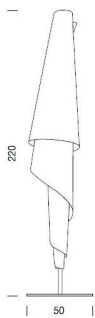

Designer: Josep Aregall,

Description:

Lamp range including three floor models and a table model. PVC shade for the original Alta Costura and backlight for the Alta Costura Flags and the Small and Large customizable models. Square base and black column with Axalta paint. Operation with ON/OFF switch located in the power cable.

Characteristics:

Scope of use: Interior
 Structure: Iron, painted black and PVC shade.
 Voltage: 230V 50/60Hz
 Power supply: Power cable with jack
 Cable length: 260m
 Lamp: LED, 30W, 3000K
 Product dimensions: 50x50xH220cm
 Light fitting weight: 13,5 Kg
 Packaging weight: 14,8 Kg

Voltaje: 230V 50/60Hz

Alimentación: Cable de alimentación eléctrica con clavija

Longitud de cable: 260m

Lámpara: LED, 30W, 2700K

Dimensiones producto: 50x50xH220cm

Peso luminaria: 13,5 Kg

Peso embalaje: 14,8 Kg

IP
20

14.5Kg

Referencias:

326704701 - Alta Costura M, Negro Axalta

metalarte 326704701

 Esta luminaria lleva lámparas LED incorporadas.

 **L
E
D**

Las lámparas de esta luminaria no son recambiables.