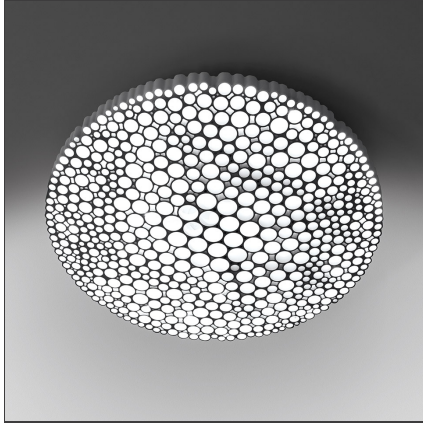

Calipso 2700K - App Compatible

IP20    Dimmerable: 

DESIGN BY

Neil Poulton

DESCRIPTION

The unique honeycomb grill of Calipso was generated by feeding a photo of the moon into an image-based algorithm found on a seemingly extinct computer. The resulting fractal shape, an impure geometry that displays the irregular beauty of nature, is built from an organic honeycomb of different diameter tubes, seemingly arranged in a random geometry. This honeycomb characterizes the lamp both aesthetically and optically - not only is it visually pleasing, but it also provides an even and comfortable light emission. The result is a highly emotional lighting object that joins together optical and aesthetic intelligence. A product positioned perfectly half-way between home and professional use, Calipso is suited to a variety of applications - expressing Artemide's traditional approach to deliver high performance lighting with a unique and emotional expressiveness.

TECHNICAL DRAWINGS

FEATURES

Article Code:	0210W10APP	Material:	Tecnopolymer
Colour:	White	Series:	Design
Installation:	Ceiling, Wall	Emission:	Direct
Environment:	Indoor		

DIMENSIONS

Width:	cm 7.6	Glow Wire Test:	650
---------------	--------	------------------------	-----

INCLUDED SOURCES

Category:	LED	Color temperature (K):	2700K
Number:	4	Color Tolerance:	MacAdam 3SDCM
Watt:	10.8W	CRI:	90
Delivered lumens output (lm):	1214lm	Efficacy:	112lm/W
Type:	0	Service Life:	50000-L70
Class:	A		