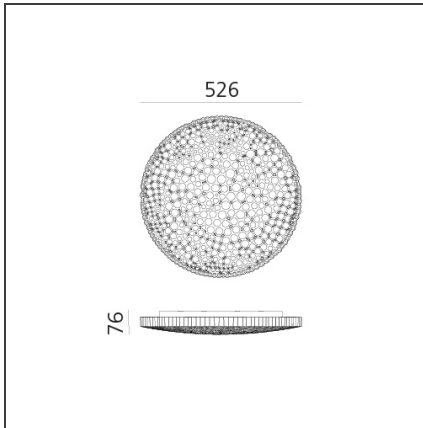

Calipso 2700K - App Compatible

IP20    Dimmerable: 

DESIGN BY

Neil Poulton

DESCRIPTION

The unique honeycomb grill of Calipso was generated by feeding a photo of the moon into an image-based algorithm found on a seemingly extinct computer. The resulting fractal shape, an impure geometry that displays the irregular beauty of nature, is built from an organic honeycomb of different diameter tubes, seemingly arranged in a random geometry. This honeycomb characterizes the lamp both aesthetically and optically - not only is it visually pleasing, but it also provides an even and comfortable light emission. The result is a highly emotional lighting object that joins together optical and aesthetic intelligence. A product positioned perfectly half-way between home and professional use, Calipso is suited to a variety of applications - expressing Artemide's traditional approach to deliver high performance lighting with a unique and emotional expressiveness.

TECHNICAL DRAWINGS

FEATURES

Article Code:	0210W10APP	Material:	Tecnopolymer
Colour:	White	Series:	Design
Installation:	Ceiling, Wall	Emission:	Direct
Environment:	Indoor		

DIMENSIONS

Width:	cm 7.6	Glow Wire Test:	650
---------------	--------	------------------------	-----

LUMINAIRE

Watt:	55W	Delivered lumens output (lm):	2884lm
Voltage:	220-240V	CCT:	2700K
		Efficiency:	56%
		Efficacy:	52.43lm/W
		CRI:	90
		Dimmable Typology:	Push