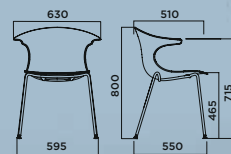

LOOP

LOOP

DESIGN:
CLAUS BREINHOLT

—
STACKABLE CHAIR WITH
CHROME-PLATED OR PAINTED
STEEL FOUR-LEG FRAME, SHELL
MADE OF POLYCARBONATE WITH
ARMS.

LOOP

The first legendary family created by Claus Breinholt and the first one-piece shell in the world with arms in 3D curved wood. Predecessor of a long series of subfamilies and versions, including the shell without arms and "mini" for stools.