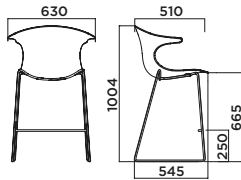

ESTERNO
Outdoor

LOOP 3D WOOD 5 STAR UPDOWN

LOOP 3D WOOD WOODEN LEGS

RIVESTIMENTO
Upholstery

IMPILABILITÀ
Stackability

ESTERNO
Outdoor

LOOP 3D WOOD KITCHEN STOOL

LOOP 3D WOOD BAR STOOL