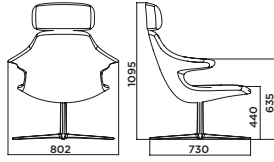

LV04
Classic Amarakoue
Elegant

LV05
Nimbus Sapeli
Sycamore

LV06
Stratus Superior
American Walnut

LOOP LOUNGE HEADREST

RIVESTIMENTO
Upholstery

IMPILABILITÀ
Stackability

ESTERNO
Outdoor

LOOP LOUNGE LOW