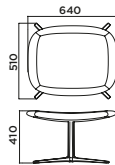

LOOP LOUNGE POUFF