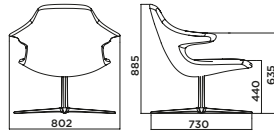

LV04
Classic Amarakoue
Elegant

LV05
Nimbus Sapeli
Sycamore

LV06
Stratus Superior
American Walnut

LOOP LOUNGE HEADREST

RIVESTIMENTO
Upholstery

IMPILABILITÀ
Stackability

ESTERNO
Outdoor

LOOP LOUNGE LOW