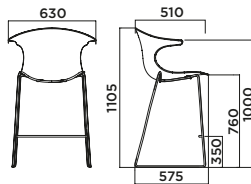

ESTERNO
Outdoor

LOOP 3D WOOD 5 STAR UPDOWN

LOOP 3D WOOD WOODEN LEGS

RIVESTIMENTO
Upholstery

IMPILABILITÀ
Stackability

ESTERNO
Outdoor

LOOP 3D WOOD KITCHEN STOOL

LOOP 3D WOOD BAR STOOL