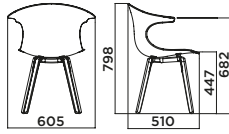

ESTERNO
Outdoor

LOOP 3D WOOD 5 STAR UPDOWN

LOOP 3D WOOD WOODEN LEGS

RIVESTIMENTO
Upholstery

IMPILABILITÀ
Stackability

ESTERNO
Outdoor

LOOP 3D WOOD KITCHEN STOOL

LOOP 3D WOOD BAR STOOL