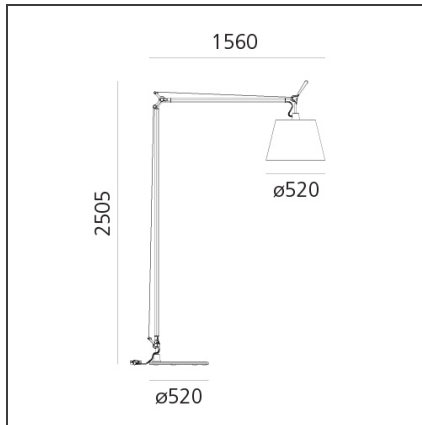

TECHNICAL DRAWINGS

FEATURES

Article Code:	0510010A	Material:	Fabric and PVC, alluminum, steel
Colour:	Aluminium	Series:	Design
Installation:	Floor	Emission:	Direct
Environment:	Indoor		

DIMENSIONS

Base Diameter:	cm 52	Glow Wire Test:	750
-----------------------	-------	------------------------	-----

INCLUDED SOURCES

Category:	LED
Number:	1
Watt:	21W
Type:	2
Socket:	E27
Class:	A

LUMINAIRE

Watt:	21W	Delivered lumens output (lm):	2077lm
Voltage:	220-240V	CCT:	3000K
		Efficiency:	85%
		Efficacy:	98.9lm/W
		CRI:	80
		Dimmer Typology:	Slider Dimmer