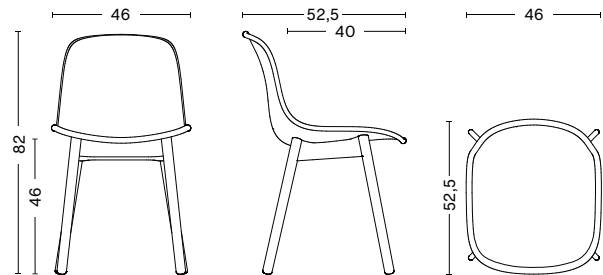

DIMENSIONS

- / WIDTH 46 cm / 18.11"
- / DEPTH 52,5 cm / 20.66"
- / HEIGHT 82 cm / 32.28"
- / SEAT HEIGHT 46 cm / 18.11"
- / SEAT DEPTH 40 cm / 15.75"

GLIDERS

PLASTIC GLIDER / Standard on all variants. Suitable for all floorings that are not too sensitive.