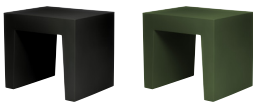

CONCRETE SEAT RECYCLED

fatboy®

Available colors

Recycled Black
103980

Recycled Forest
103981

Concrete Seat Recycled

40 x 50 x 43 cm

Material

100% recycled polyethylene (LLDPE)

Weight product

5.2 kg

Stuffing

Seat can be filled with water and sand

Dimensions product

40 x 50 x 43 cm

Dimensions packaging