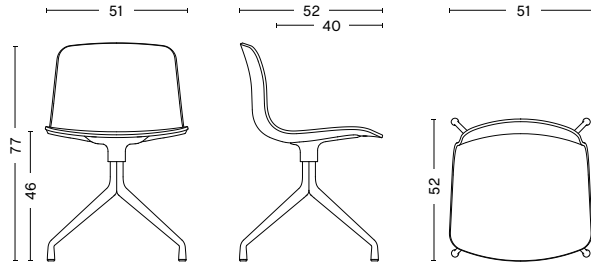

SHELL COLOUR

BASE FINISH

DIMENSIONS

- / WIDTH 51 cm / 20.08"
- / DEPTH 52 cm / 20.47"
- / HEIGHT 77 cm / 30.31"
- / SEAT HEIGHT 46 cm / 18.11"
- / SEAT DEPTH 40 cm / 15.75"

GLIDERS

PLASTIC GLIDER (STANDARD ON ALL) / Suitable for most floorings which are not too sensitive.