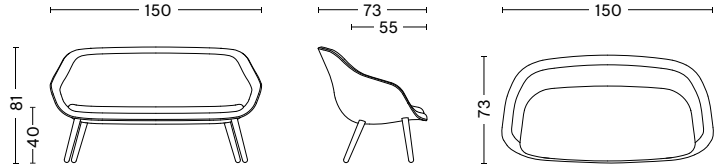

BASE / 4 solid wood legs with steel reinforcement brackets.

**DIMENSIONS**

- / WIDTH 150 cm / 59.06"
- / DEPTH 73 cm / 28.74"
- / HEIGHT 81 cm / 31.89"
- / SEAT HEIGHT 40 cm / 21.65"
- / SEAT DEPTH 55 cm / 21.65"