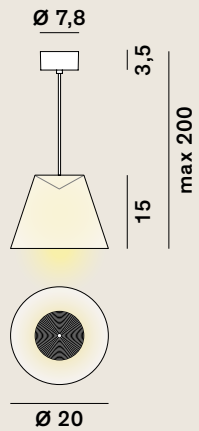

Dina: Suspension

cod: H1

Light Source	MID POWER LED
Power	7 Watt
Kelvin	2.700
Lumen	460
CRI	90

Class **A / A+ / A++**

Catalogue

Dina: Table

cod: T1

Light Source	MID POWER LED
Power	8,2 Watt
Kelvin	2.700
Dimmer	push button
Lumen	600
CRI	90

Class **A / A+ / A++**

Catalogue

Satin selection (upon request)

Diffuser

Your favourite Colour:

- RAL
- Pantone
- NCS