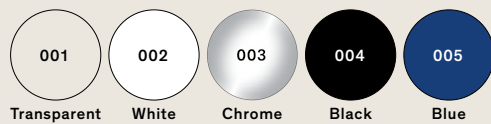

Dina: Suspension

cod: H1

Light Source	MID POWER LED
Power	7 Watt
Kelvin	2.700
Lumen	460
CRI	90

Class **A / A+ / A++**

Catalogue

Dina: Table

cod: T1

Light Source	MID POWER LED
Power	8,2 Watt
Kelvin	2.700
Dimmer	push button
Lumen	600
CRI	90

Class **A / A+ / A++**

Catalogue

Satin selection (upon request)

Diffuser

Your favourite Colour:

- RAL
- Pantone
- NCS