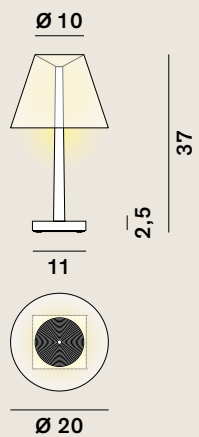

Dina: Suspension

cod: H1

Light Source	MID POWER LED
Power	7 Watt
Kelvin	2.700
Lumen	460
CRI	90

Class **A / A+ / A++**

Catalogue

Dina: Table

cod: T1

Light Source	MID POWER LED
Power	8,2 Watt
Kelvin	2.700
Dimmer	push button
Lumen	600
CRI	90