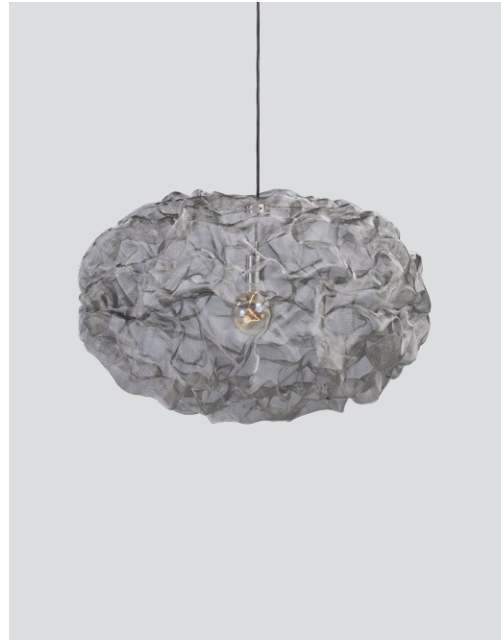

Heat steel

Heat small steel
– Item no. 483

Heat large steel
– Item no. 484

Product type: Pendant lamp series
Design: Johanna Forsberg, 2018
Shade material: Steel metal mesh
Shade colour: Steel
Body material: Steel
Body colour: Steel
Wire: Black rubber, 370 cm
Bulb: E27, Max. 100 W
Voltage: 220V - 240V - 50/60Hz
Net weight small: 1.0 kg
Net weight large: 2.1 kg
Order quantity: 1

Dimensions and light direction:

Recommended bulb:

LED – 11 W H – 40 W

Prices NOK	(RRP ex. VAT)	(RRP incl. VAT)
Small steel	4 792,-	5 990,-
Large steel	6 392,-	7 990,-

Prices DKK	(RRP ex. VAT)	(RRP incl. VAT)
Small steel	3 432,-	4 290,-
Large steel	4 552,-	5 690,-