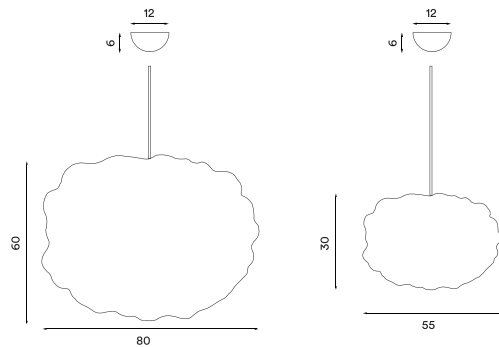

Heat steel

Heat small steel
– Item no. 483

Heat large steel
– Item no. 484

Product type: Pendant lamp series
Design: Johanna Forsberg, 2018
Shade material: Steel metal mesh
Shade colour: Steel
Body material: Steel
Body colour: Steel
Wire: Black rubber, 370 cm
Bulb: E27, Max. 100 W
Voltage: 220V - 240V - 50/60Hz
Net weight small: 1.0 kg
Net weight large: 2.1 kg
Order quantity: 1

Dimensions and light direction:

Recommended bulb:

LED – 11 W H – 40 W

Prices NOK	(RRP ex. VAT)	(RRP incl. VAT)
Small steel	4 792,-	5 990,-
Large steel	6 392,-	7 990,-

Prices DKK	(RRP ex. VAT)	(RRP incl. VAT)
Small steel	3 432,-	4 290,-
Large steel	4 552,-	5 690,-