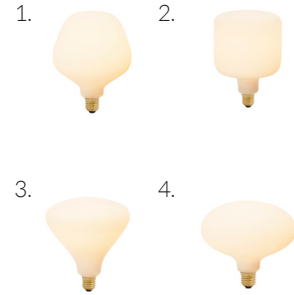

GRAPHITE PENDANT

SKU: GRAP-PD-01

tala®

Anodised aluminium pendant, fitted with a braided 3 metre black kink free cord that's easily adjusted by hand. Complete with ceiling rose as standard.

FIXTURE

Type: Pendant
Materials: Anodised aluminium
Finish: Anodised
Ceiling rose dimensions: 80mm x 25mm
Lampholder: E27
Weight: 0.307 kg
Warranty: 1 year
Input Voltage: 220-240V
Cord: 3 metre cord, Black fabric covered silicone
Luminaire: Class I
Wattage: Max 60 W

Dimmable: Yes

65 mm

40 mm

BEST PAIRED WITH

1. Enno / Noma / Oblo / Oval

OUTER CARTON

Pc/ Ctn: 8
Gross weight: 4.6kg
Length: 22cm
Width: 44cm
Height: 23.5cm

EAN UK: 5060400150564