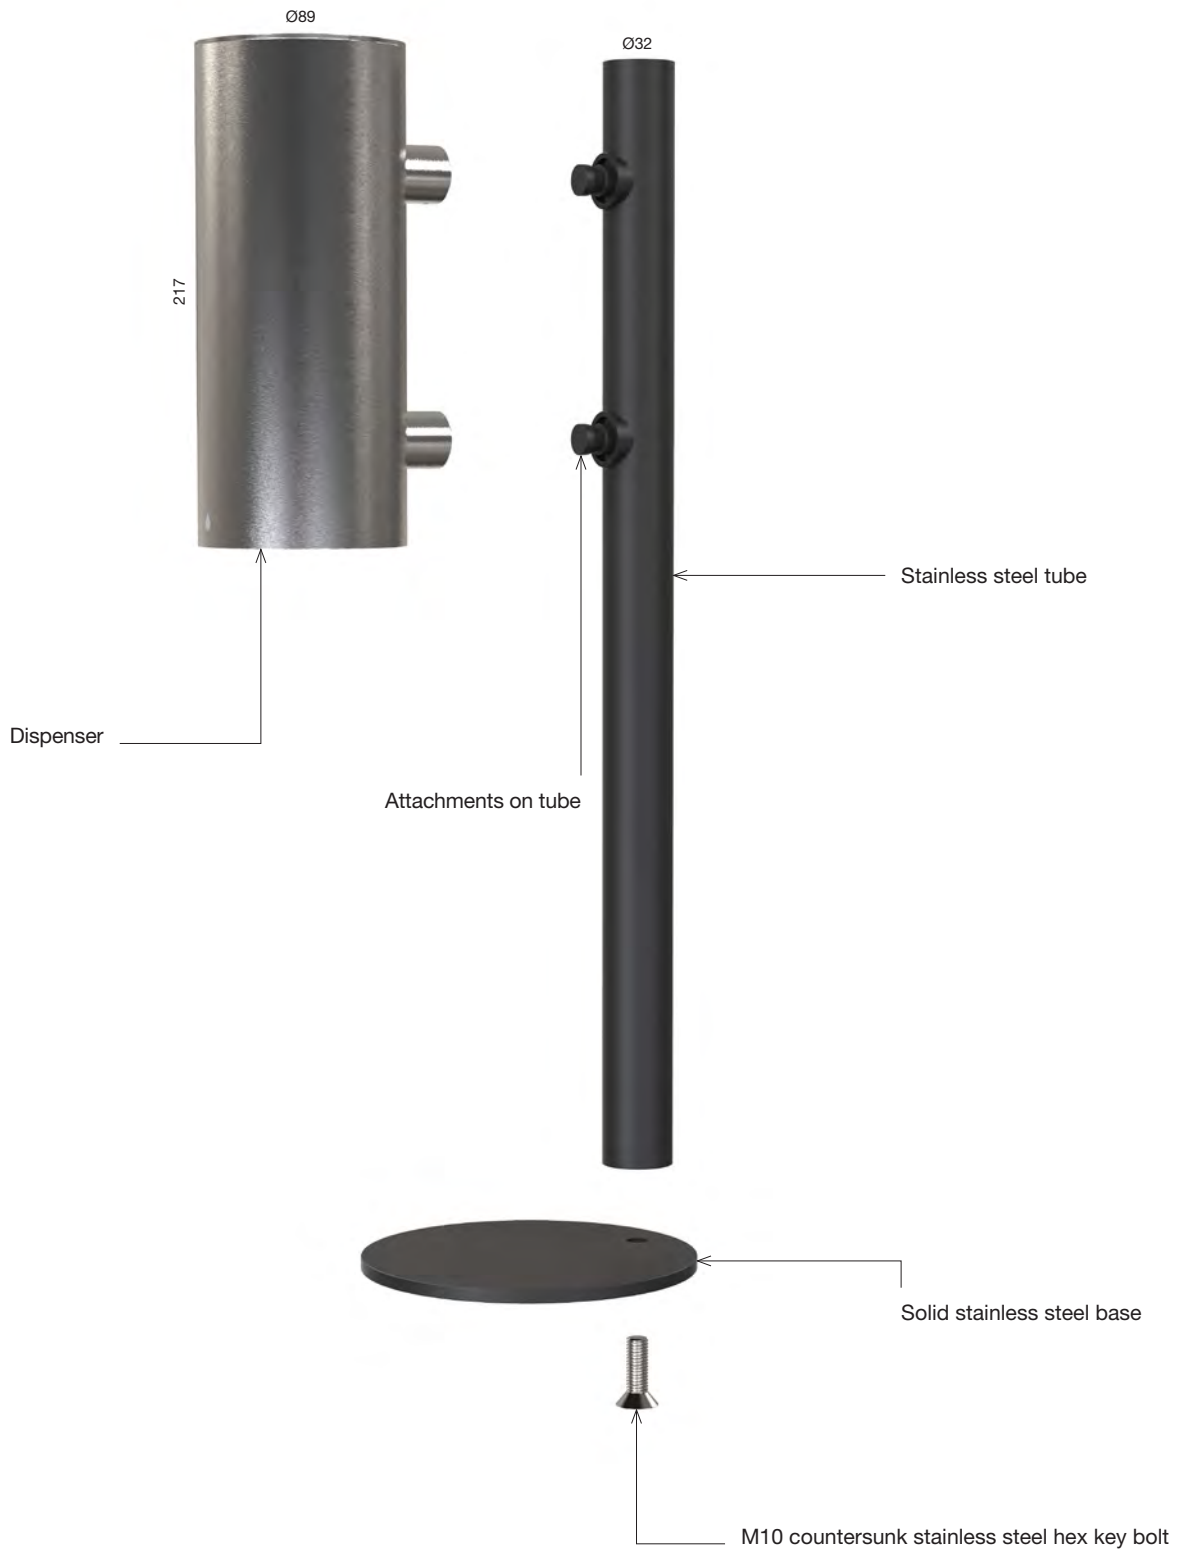

**TABLE DISPENSER STAND
for Soap & Disinfectant Dispenser**

Stainless Steel

Height: 500 mm

Diameter: Ø32 / Ø150 mm

Projection: 150 mm

Matt Black
N1978-1-B

Matt White
N1978-1-W

The stand is easily assembled with the included mounting accessories, and the dispenser is as easily mounted onto the stand. To ensure stability both base and tube are made from stainless steel AISI 304.

Additional Table Dispenser Stand and Floor Dispenser Stand.

Stands are easily assembled with the included mounting accessories.

Dispenser is wall mounted or easily fixed onto the stands.

The Dispenser is available in all nine FROST finishes with the stands in either a matt black or white.

To ensure stability both base and tube are made from stainless steel AISI 304.

NOVA2 Soap & Disinfectant Dispenser on Floor Dispenser Stand

OTHER FROST DISPENSERS

NOVA2 series also offers other soap dispensers - both wall and table versions.

Please note the dispensers cannot be used with dispenser stands shown in this brochure.

SOAP DISPENSER 1

table, 150 ml

Stainless Steel

Height: 185 mm

Diameter: Ø55 mm

Brushed
Stainless
N1926

Brushed
Copper
N1926-BOC