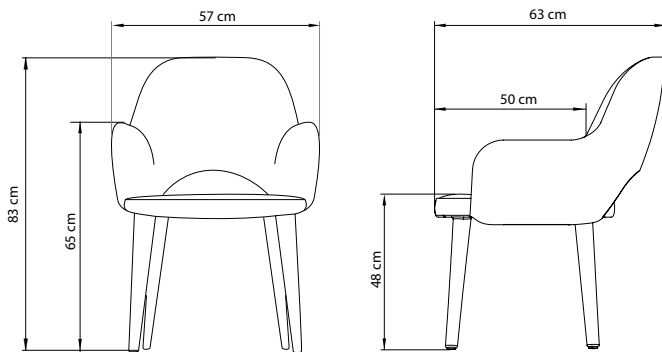

upholstery

Velvet

550-020-096

550-020-112

550-020-113

550-020-119

Soho

557-020-001

557-020-002

557-020-011

557-020-012

557-020-017

557-020-018

Design by
pols potten studio 2016

About the designer
This item is designed in our very own pols potten studio.

Category
Furniture - chairs

Environment
Indoor

Preassembled
Yes

Material & Finish

- **Frame:** The frame of the chair is made of powder-coated metal.
- **Cushioning:** The cushioning is made of fire retardant high resiliency (CMHR) foam, foam density 28kgs/m³.
- **Legs:** The legs are made of black powdercoated metal covered with upholstery.

Gliders
Plastic gliders are mounted.

Upholstery
Chair arms Cosy is standard available in the following upholstery:

- **Velvet:** 100% polyester / 30.000 martindale / color fastness level 5
- **Soho:** 100% polyester / 90.000 martindale / color fastness level 5

Cleaning & Care
Care- and maintenance instructions can be downloaded on the product page of this item at webshop.polspotten.com or contact your account manager for more specific cleaning & care information.

Spare parts
The spare parts below are available upon order.
- Plastic gliders

Packaging
Packed in one brown carton box 5-ply
Size: 64 x 58 x 84 cm Weight: 10,4 kg

Made-to-order
Non-standard fabrics or colours are made-to-order against a minimum order quantity of 50 pieces.
Upholstery supplied by the customer must always be tested by us in advance to see if it can be applied to our furniture. Please contact your account manager for a specific custom made request.

Textile use for customized upholstery
2,3 meters with a fabric width of 1,4 meters.

Test & Certifications

- **Velvet fabric:** Fire retardant BS5952 Source 0+1 cigarette & match proof
- **Soho fabric:** Fire retardant BS5952 Source 0 cigarette proof
- **Foam:** Fire retardant BS5952 Source 0+1 cigarette & match proof

Special options
The special options below are available upon request against a minimum order quantity. Please contact your account manager for a specific custom made request.
- Matt black powder-coated metal legs without upholstery.

Downloads
3D files, mood images and packshots are available at the product page of the item at webshop.polspotten.com