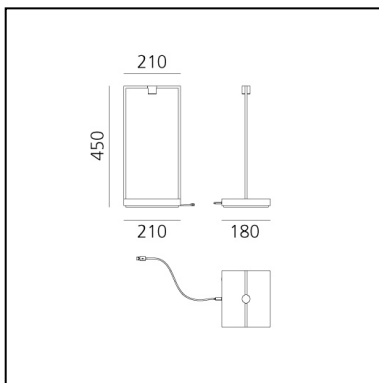

Curiosity 45 - White

Davide Oppizzi

IP20  

LUMINAIRE

- Watt: **2,5W**
- Delivered lumens output: **234lm**
- CCT: **3000K**
- Efficiency: **75%**
- Efficacy: **117.18lm/W**
- CRI: **90**
- Dimmer Typology: **Push button Dimmer**

its base. Neutral and essential in its light structure, it becomes functional by enhancing the content.

It is a frame for displaying objects, with its base providing the element that accommodates whatever items you wish to display, illuminated by the small spotlight on the top.

PRODUCT CODE: 0176020A

FEATURES

- Article Code: **0176020A**
- Colour: **White**
- Installation: **Table**
- Material: **Aluminium**
- Series: **Design Collection**
- design by: **Davide Oppizzi**

DIMENSIONS

- Length: **cm 21**
- Width: **cm 21**
- Height: **cm 45**