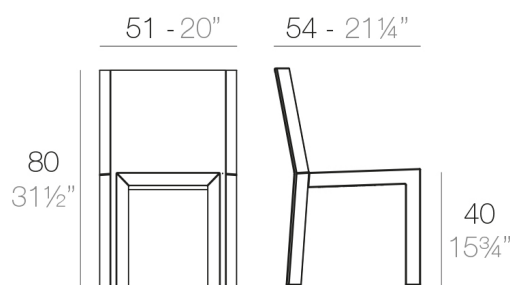

FRAME Silla
FRAME Chair

FINISHES

BASIC

Ref. 54093

Matt Polyethylene

- ☐ WHITE
- ☐ BLACK
- ☐ STEEL
- ☐ RED
- ☐ PISTACHIO
- ☐ ORANGE
- ☐ KHAKI
- ☐ NAVY
- ☐ PLUM
- ☐ TAUPE