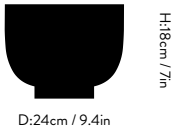

Collect | Planter ^{SC71} Space Copenhagen 2021

Product category
Planter

Environment
Indoor and outdoor (not frost proof)

Material
Polystone

Production process
Each planter is cast and subsequently polished by hand. The planter is lacquered on the inside to contrast the outer surface.

Dimensions
H:18cm / 7in, D:24cm / 9.4in

Package dimensions
Giftbox: H:20cm / 7.8in, W:26cm / 10.2in,
D:50cm / 19.6in

Colli quantity
2 pc

Weight
Product: 2.2 kg
Product incl. giftbox: 2.5 kg

→Stock item
Sage
Slate
Sky
Ochre
Sienna
Silver

Cleaning instructions
Clean with a wet cloth.