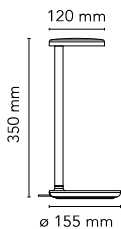

Mounting	Table
Environment	Indoor
Weight	0,75 Kg
Light sources available	1 x TOP LED x 8W 800lm 3000K [i] CRI 90
Emergency	Without
Switching	yes
Dimmer	included
Voltage	24V
Power	8W
Battery	No
Supply included	Yes

Cord Length	1500 mm mm
Materials	Die-cast aluminum, Methacrylate

Colors	<ul style="list-style-type: none"> ● 09.8301.DR - Anthracite ● 09.8301.DW - Brown ● 09.8301.DX - Rust ● 09.8301.DV - Sage ● 09.8301.DY - White ● 09.8301.AH - Grey
---------------	--